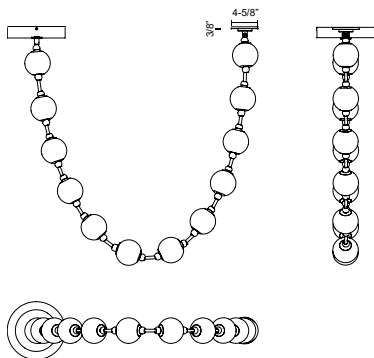

## MARNI PD321712

Vertical Option

Horizontal Option

FIXTURE DIMENSIONS	L86-1/2" x W4-3/8" x H4-3/8"
WATTAGE	57W
TOTAL LUMENS	3540lm
DELIVERED LUMENS	1920lm*
VOLTAGE	120-277V
COLOR TEMPERATURE	3000K
CRI (RA)	90CRI
DIMMABLE	Yes, TRIAC/ELV (Not Included) or 0-10V Dimmer (Optional, Not Included)
DIFFUSER DETAILS	Clear Carved Acrylic
MATERIAL	Aluminum + Steel
SLOPED CEILING ADAPTABLE	Yes, Up to 45 Degrees
ILLUMINATION DIRECTION	Omni-directional
LOCATION	Dry
CANOPY DIMENSIONS	D8-3/4" x H1-7/8"
BRAND	Alora

[ D - Diameter, L - Length, W - Width, H - Height, E - Extension ]

### AVAILABLE FINISHES:

PD321712NB  
Natural Brass

PD321712PN  
Polished Nickel

\*For complete warranty terms, please visit: [www.aloralighting.com/warranty](http://www.aloralighting.com/warranty)