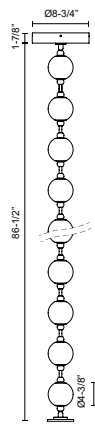

## MARNI PD321712

Vertical Option

Horizontal Option

FIXTURE DIMENSIONS	L86-1/2" x W4-3/8" x H4-3/8"
WATTAGE	57W
TOTAL LUMENS	3540lm
DELIVERED LUMENS	1920lm*
VOLTAGE	120-277V
COLOR TEMPERATURE	3000K
CRI (RA)	90CRI
DIMMABLE	Yes, TRIAC/ELV (Not Included) or 0-10V Dimmer (Optional, Not Included)
DIFFUSER DETAILS	Clear Carved Acrylic
MATERIAL	Aluminum + Steel
SLOPED CEILING ADAPTABLE	Yes, Up to 45 Degrees
ILLUMINATION DIRECTION	Omni-directional
LOCATION	Dry
CANOPY DIMENSIONS	D8-3/4" x H1-7/8"
BRAND	Alora

[ D - Diameter, L - Length, W - Width, H - Height, E - Extension ]

### AVAILABLE FINISHES:

PD321712NB  
Natural Brass

PD321712PN  
Polished Nickel

\*For complete warranty terms, please visit: [www.aloralighting.com/warranty](http://www.aloralighting.com/warranty)