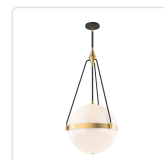

## HARMONY PD406418

FIXTURE DIMENSIONS	D17-1/2" x H35-3/4"
GLASS DETAILS	Glossy Opal Glass or Clear Water Glass
LAMP TYPE	E26
WATTAGE	4 x 60W
MAX WATTAGE	60W
BULB QTY	4
BULBS INCLUDED	No
VOLTAGE	120V
MATERIAL	Steel
ROD LENGTH	46" Max (3x12" + 1x6" + 1x4")
MINIMUM HANG HEIGHT	45"
SLOPED CEILING ADAPTABLE	Yes, Up to 45 Degrees
LOCATION	Dry
CANOPY DIMENSIONS	D5-1/8" x H5/8"
BRAND	Alora Mood

### AVAILABLE FINISHES:

PD406418BGWC  
Brushed Gold/  
Clear Water Glass

PD406418BGGO  
Brushed  
Gold/Glossy Opal  
Glass

PD406418MBWC  
Matte Black/Clear  
Water Glass

PD406418MBGO  
Matte  
Black/Glossy Opal  
Glass