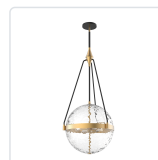

## HARMONY PD406418

FIXTURE DIMENSIONS	D17-1/2" x H35-3/4"
GLASS DETAILS	Glossy Opal Glass or Clear Water Glass
LAMP TYPE	E26
WATTAGE	4 x 60W
MAX WATTAGE	60W
BULB QTY	4
BULBS INCLUDED	No
VOLTAGE	120V
MATERIAL	Steel
ROD LENGTH	46" Max (3x12" + 1x6" + 1x4")
MINIMUM HANG HEIGHT	45"
SLOPED CEILING ADAPTABLE	Yes, Up to 45 Degrees
LOCATION	Dry
CANOPY DIMENSIONS	D5-1/8" x H5/8"
BRAND	Alora Mood

### AVAILABLE FINISHES:

PD406418BGWC  
Brushed Gold/  
Clear Water Glass

PD406418BGGO  
Brushed  
Gold/Glossy Opal  
Glass

PD406418MBWC  
Matte Black/Clear  
Water Glass

PD406418MBGO  
Matte  
Black/Glossy Opal  
Glass