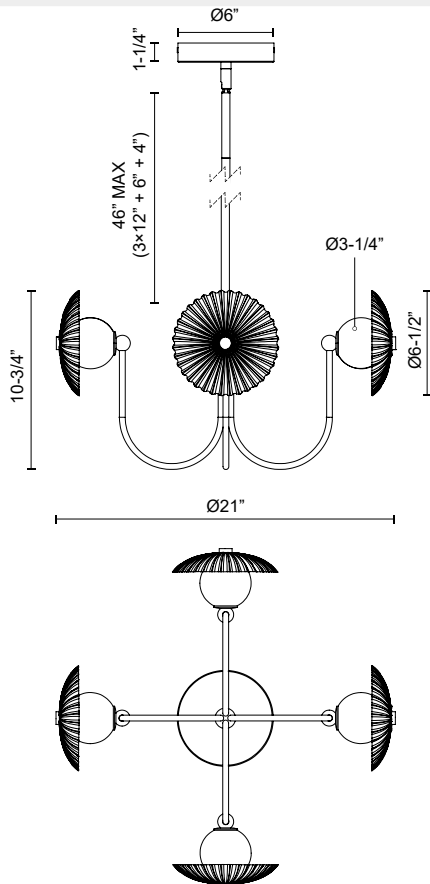

alora mood

P. 1.855.855.8926

CANADA: 19054 28TH Avenue Surrey - BC V3Z 6M3

USA: 3035 E. Lone Mountain Rd - Las Vegas, NV, 89081

HERA PD417904

GLASS DETAILS	Clear Ribbed Glass + Matte Opal Glass Ball
FIXTURE DIMENSIONS	D21" x H10-3/4"
LIGHT SOURCE	LED with DC Driver
WATTAGE	20W
TOTAL LUMENS	1600lm
DELIVERED LUMENS	950lm*
VOLTAGE	120V
COLOR TEMPERATURE	3000K
CRI (RA)	90CRI
DIMMABLE	Yes, TRIAC or ELV Dimmer (Not Included)
MATERIAL	Aluminum + Steel
ROD LENGTH	46" Max (3x12" + 1x6" + 1x4")
MINIMUM HANG HEIGHT	20"
SLOPED CEILING ADAPTABLE	Yes, Up to 45 Degrees
LOCATION	Dry
CEC TITLE 24 JA8	Yes, JA8-19
CANOPY DIMENSIONS	D6" x H1-1/4"
BRAND	Alora Mood

[D - Diameter, L - Length, W - Width, H - Height, E - Extension]

AVAILABLE FINISHES:

PD417904BGCR
Brushed
Gold/Clear Ribbed
Glass

PD417904MBCR
Matte Black/Clear
Ribbed Glass

*For complete warranty terms, please visit: www.aloralighting.com/warranty