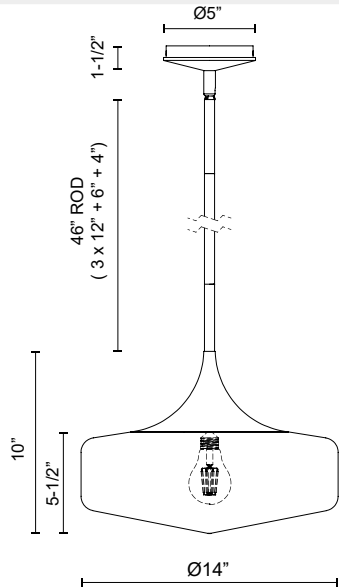

## LINCOLN PD440814

FIXTURE DIMENSIONS	D14" x H10"
LAMP TYPE	E26
MAX WATTAGE	60W
BULB QTY	1
BULBS INCLUDED	No
VOLTAGE	120V
GLASS DETAILS	Glossy Opal Glass
MATERIAL	Glass; Steel;
ROD LENGTH	46" Max (3x12" + 1x6" + 1x4")
DIAMETER OF ROD	1/2"
WIRE LENGTH	60"
MINIMUM HANG HEIGHT	18"
SLOPED CEILING ADAPTABLE	Yes, Up to 45 Degrees
LOCATION	Dry
CANOPY DIMENSIONS	D5" x H1-1/2"
BRAND	Alora Mood

[ D - Diameter, L - Length, W - Width, H - Height, E - Extension ]