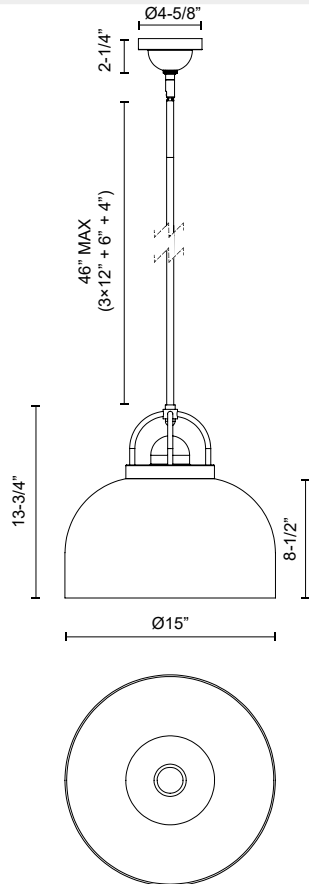

alora mood

P. 1.855.855.8926

CANADA: 19054 28TH Avenue Surrey - BC V3Z 6M3

USA: 3035 E. Lone Mountain Rd - Las Vegas, NV, 89081

LANCASTER PD461101

FIXTURE DIMENSIONS	D15" x H13-3/4"
GLASS DETAILS	Clear Glass
LAMP TYPE	E26
WATTAGE	1 x 60W
MAX WATTAGE	60W
BULB QTY	1
BULBS INCLUDED	No
VOLTAGE	120V
MATERIAL	Steel
ROD LENGTH	46" Max (3x12" + 1x6" + 1x4")
MINIMUM HANG HEIGHT	24"
SLOPED CEILING ADAPTABLE	Yes, Up to 45 Degrees
LOCATION	Dry
CANOPY DIMENSIONS	D4-5/8" x H2-1/4"
BRAND	Alora Mood

[D - Diameter, L - Length, W - Width, H - Height, E - Extension]

AVAILABLE FINISHES:

PD461101AG
Aged Gold

PD461101CH
Chrome

PD461101MB
Matte Black

*For complete warranty terms, please visit: www.aloralighting.com/warranty