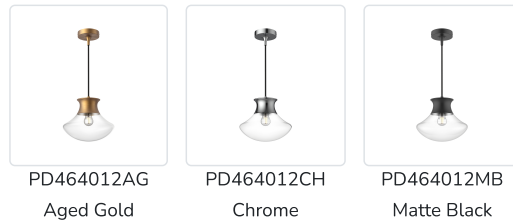

alora mood

P. 1.855.855.8926

CANADA: 19054 28TH Avenue Surrey - BC V3Z 6M3

USA: 3035 E. Lone Mountain Rd - Las Vegas, NV, 89081

MARCEL PD464012

| | |
|---------------------|--------------------|
| FIXTURE DIMENSIONS | D10-1/4" x H8-7/8" |
| GLASS DETAILS | Clear Glass |
| LAMP TYPE | E26 |
| WATTAGE | 1 x 60W |
| MAX WATTAGE | 60W |
| BULB QTY | 1 |
| BULBS INCLUDED | No |
| VOLTAGE | 120V |
| MATERIAL | Steel |
| WIRE LENGTH | 72" Max |
| MINIMUM HANG HEIGHT | 15" |
| LOCATION | Dry |
| CANOPY DIMENSIONS | D4-5/8" x H2-7/8" |
| BRAND | Alora Mood |

[D - Diameter, L - Length, W - Width, H - Height, E - Extension]

AVAILABLE FINISHES:

PD464012AG
Aged Gold

PD464012CH
Chrome

PD464012MB
Matte Black

*For complete warranty terms, please visit: www.aloralighting.com/warranty