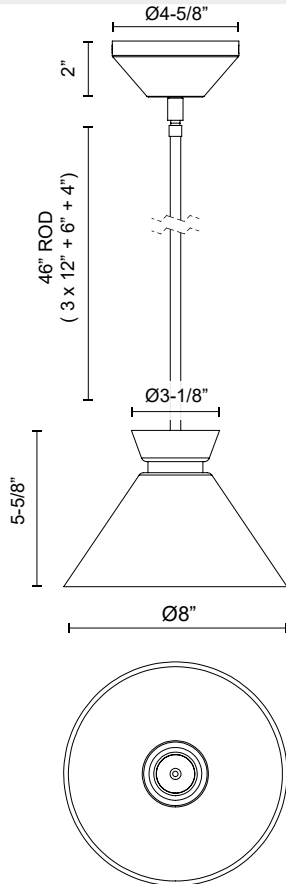

alora mood

P. 1.855.855.8926

CANADA: 19054 28TH Avenue Surrey - BC V3Z 6M3

USA: 3035 E. Lone Mountain Rd - Las Vegas, NV, 89081

HALSTON PD470108

FIXTURE DIMENSIONS	D8" x H5-5/8"
LAMP TYPE	E12
MAX WATTAGE	40W
BULB QTY	1
BULBS INCLUDED	No
VOLTAGE	120V
GLASS DETAILS	Glossy Opal Glass
MATERIAL	Glass; Steel;
ROD LENGTH	46" Max (3x12" + 1x6" + 1x4")
DIAMETER OF ROD	3/8"
WIRE LENGTH	60"
MINIMUM HANG HEIGHT	12"
SLOPED CEILING ADAPTABLE	Yes, Up to 45 Degrees
LOCATION	Dry
CANOPY DIMENSIONS	D4-5/8" x H2"
BRAND	Alora Mood

[D - Diameter, L - Length, W - Width, H - Height, E - Extension]

AVAILABLE FINISHES:

PD470108BGGO
Brushed
Gold/Glossy Opal
Glass

PD470108MBGO
Glossy Opal
Glass/Matte Black

*For complete warranty terms, please visit: www.aloralighting.com/warranty