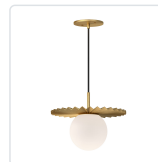

alora mood

P. 1.855.855.8926

CANADA: 19054 28TH Avenue Surrey - BC V3Z 6M3

USA: 3035 E. Lone Mountain Rd - Las Vegas, NV, 89081

PLUME PD501212

FIXTURE DIMENSIONS	D11-7/8" x H9-5/8"
LAMP TYPE	E26
MAX WATTAGE	60W
BULB QTY	1
BULBS INCLUDED	No
VOLTAGE	120V
GLASS DETAILS	Opal Glass
MATERIAL	Glass; Steel;
WIRE LENGTH	72"
MINIMUM HANG HEIGHT	12"
SLOPED CEILING ADAPTABLE	Yes
LOCATION	Dry
CANOPY DIMENSIONS	D4-3/4" x H3/8"
BRAND	Alora Mood

[D - Diameter, L - Length, W - Width, H - Height, E - Extension]

AVAILABLE FINISHES:

PD501212BGOP
Brushed
Gold/Opal Matte
Glass

PD501212MBOP
Matte Black/Opal
Matte Glass

*For complete warranty terms, please visit: www.aloralighting.com/warranty