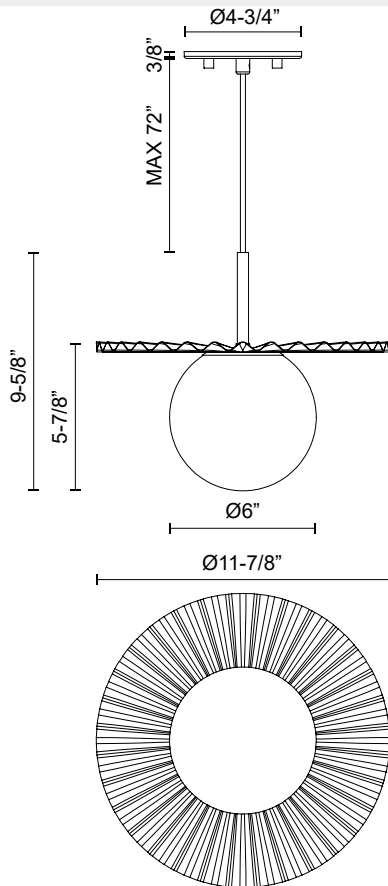

alora mood

P. 1.855.855.8926

CANADA: 19054 28TH Avenue Surrey - BC V3Z 6M3

USA: 3035 E. Lone Mountain Rd - Las Vegas, NV, 89081

PLUME PD501212

FIXTURE DIMENSIONS	D11-7/8" x H9-5/8"
LAMP TYPE	E26
MAX WATTAGE	60W
BULB QTY	1
BULBS INCLUDED	No
VOLTAGE	120V
GLASS DETAILS	Opal Glass
MATERIAL	Glass; Steel;
WIRE LENGTH	72"
MINIMUM HANG HEIGHT	12"
SLOPED CEILING ADAPTABLE	Yes
LOCATION	Dry
CANOPY DIMENSIONS	D4-3/4" x H3/8"
BRAND	Alora Mood

[D - Diameter, L - Length, W - Width, H - Height, E - Extension]

AVAILABLE FINISHES:

PD501212BGOP
Brushed
Gold/Opal Matte
Glass

PD501212MBOP
Matte Black/Opal
Matte Glass

*For complete warranty terms, please visit: www.aloralighting.com/warranty