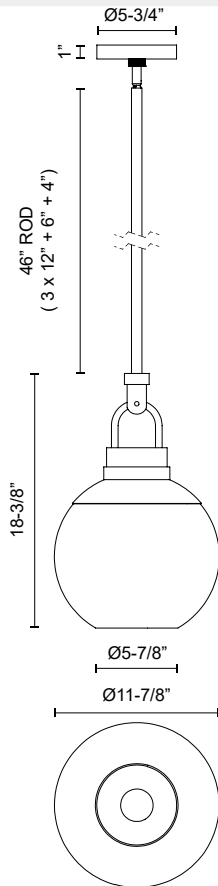

WWW.ALORAMOOD.COM

© 2022 KUZCO LIGHTING. ALL RIGHTS RESERVED.