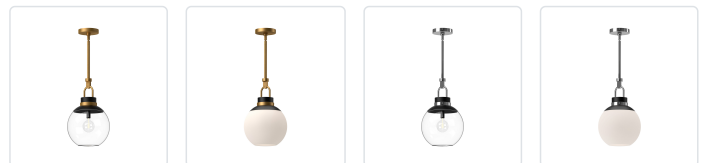

alora mood

P. 1.855.855.8926

CANADA: 19054 28TH Avenue Surrey - BC V3Z 6M3

USA: 3035 E. Lone Mountain Rd - Las Vegas, NV, 89081

COPPERFIELD PD520512

FIXTURE DIMENSIONS	D11-7/8" x H18-3/8"
LAMP TYPE	E26
MAX WATTAGE	60W
BULB QTY	1
BULBS INCLUDED	No
VOLTAGE	120V
GLASS DETAILS	Clear Glass or Opal Glass
MATERIAL	Aluminum; Glass; Steel;
ROD LENGTH	46" Max (3x12" + 1x6" + 1x4")
DIAMETER OF ROD	3/4"
WIRE LENGTH	60"
MINIMUM HANG HEIGHT	26"
SLOPED CEILING ADAPTABLE	Yes, Up to 45 Degrees
LOCATION	Dry
CANOPY DIMENSIONS	D5-3/4"x H1"
BRAND	Alora Mood

[D - Diameter, L - Length, W - Width, H - Height, E - Extension]

AVAILABLE FINISHES:

PD520512AGCL Aged Gold/Clear Glass
 PD520512AGOP Aged Gold/Opal Matte Glass
 PD520512CHCL Chrome/Clear Glass
 PD520512CHOP Chrome/Opal Matte Glass