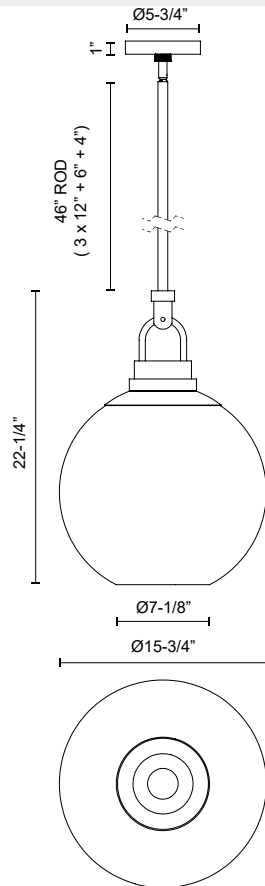

WWW.ALORAMOOD.COM

© 2022 KUZCO LIGHTING. ALL RIGHTS RESERVED.