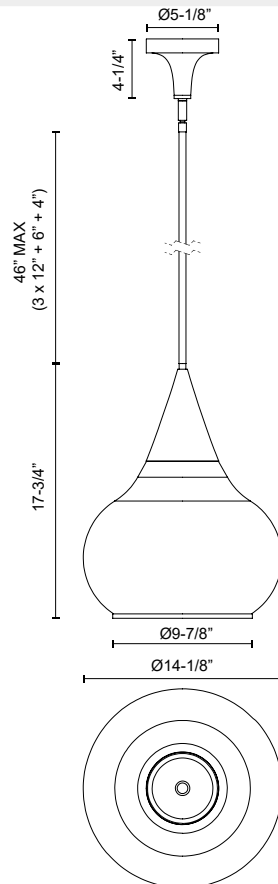

alora mood

P. 1.855.855.8926

CANADA: 19054 28TH Avenue Surrey - BC V3Z 6M3

USA: 3035 E. Lone Mountain Rd - Las Vegas, NV, 89081

HAZEL PD524214

FIXTURE DIMENSIONS	D14-1/8" x H17-3/4"
LAMP TYPE	E26
MAX WATTAGE	60W
BULB QTY	1
BULBS INCLUDED	No
VOLTAGE	120V
GLASS DETAILS	Clear Glass or Opal Glass
MATERIAL	Aluminum; Glass; Steel;
ROD LENGTH	46" Max (3x12" + 1x6" + 1x4")
DIAMETER OF ROD	1/2"
WIRE LENGTH	60"
MINIMUM HANG HEIGHT	28"
SLOPED CEILING ADAPTABLE	Yes, Up to 45 Degrees
LOCATION	Dry
CANOPY DIMENSIONS	D5-1/8" x H4-1/4"
BRAND	Alora Mood

[D - Diameter, L - Length, W - Width, H - Height, E - Extension]

AVAILABLE FINISHES:

*For complete warranty terms, please visit: www.aloralighting.com/warranty

WWW.ALORAMOOD.COM

© 2022 KUZCO LIGHTING. ALL RIGHTS RESERVED.