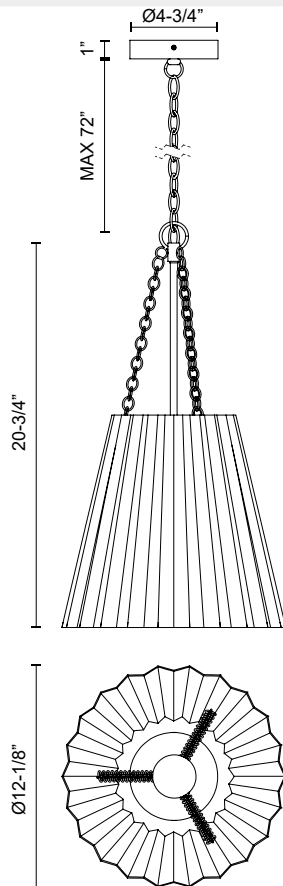

alora mood

P. 1.855.855.8926

CANADA: 19054 28TH Avenue Surrey - BC V3Z 6M3

USA: 3035 E. Lone Mountain Rd - Las Vegas, NV, 89081

PLISSE PD528012

FIXTURE DIMENSIONS	D12-1/8" x H20-3/4"
LAMP TYPE	E26
MAX WATTAGE	60W
BULB QTY	1
BULBS INCLUDED	No
VOLTAGE	120V
SHADE DIMENSIONS	D12" x H11-3/8"
MATERIAL	Steel
WIRE LENGTH	84"
MINIMUM HANG HEIGHT	28"
SLOPED CEILING ADAPTABLE	Yes
LOCATION	Dry
CANOPY DIMENSIONS	D4-3/4" x H1"
BRAND	Alora Mood

[D - Diameter, L - Length, W - Width, H - Height, E - Extension]

AVAILABLE FINISHES:

PD528012AG
Aged Gold

PD528012MB
Matte Black

*For complete warranty terms, please visit: www.aloralighting.com/warranty

WWW.ALORAMOOD.COM