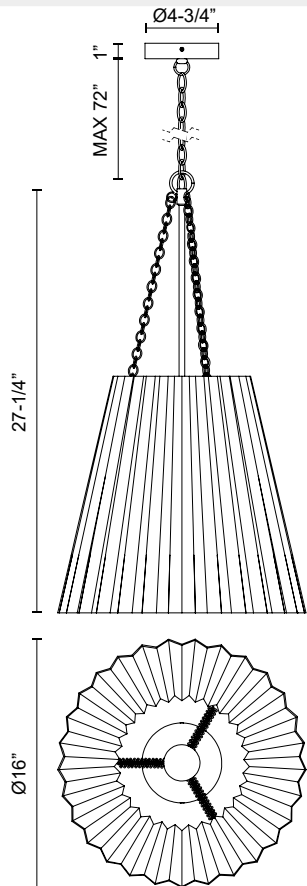

## PLISSE PD528116

FIXTURE DIMENSIONS	D16" x H27-1/4"
LAMP TYPE	E26
MAX WATTAGE	60W
BULB QTY	1
BULBS INCLUDED	No
VOLTAGE	120V
SHADE DIMENSIONS	D16" x H15-1/8"
MATERIAL	Steel
WIRE LENGTH	84"
MINIMUM HANG HEIGHT	34"
SLOPED CEILING ADAPTABLE	Yes
LOCATION	Dry
CANOPY DIMENSIONS	D4-3/4" x H1"
BRAND	Alora Mood

[ D - Diameter, L - Length, W - Width, H - Height, E - Extension ]