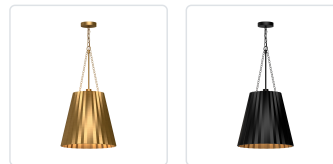

AVAILABLE FINISHES:

PD528116AG
Aged Gold

PD528116MB
Matte Black

*For complete warranty terms, please visit: www.aloralighting.com/warranty

WWW.ALORAMOOD.COM

© 2022 KUZCO LIGHTING. ALL RIGHTS RESERVED.