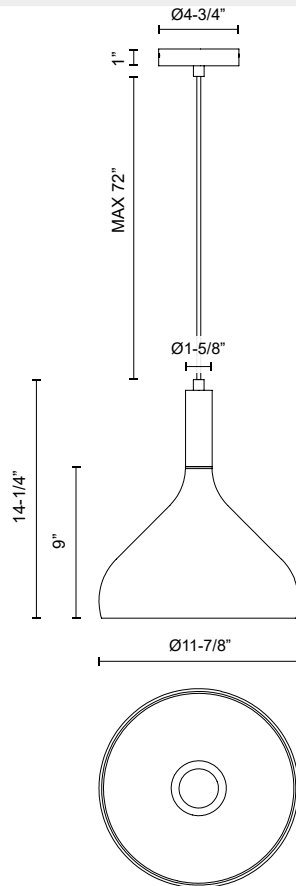

BELLEVUE PD532312

FIXTURE DIMENSIONS	D11-7/8" x H14-1/4"
LAMP TYPE	E26
MAX WATTAGE	60W
BULB QTY	1
BULBS INCLUDED	No
VOLTAGE	120V
GLASS DETAILS	Clear Glass
MATERIAL	Glass; Steel;
WIRE LENGTH	72"
MINIMUM HANG HEIGHT	16"
SLOPED CEILING ADAPTABLE	Yes
LOCATION	Dry
CANOPY DIMENSIONS	D4-3/4" x H1"
BRAND	Alora Mood

[D - Diameter, L - Length, W - Width, H - Height, E - Extension]

AVAILABLE FINISHES:

PD532312AGCL
Aged Gold/Clear
Glass

PD532312BNCL
Brushed
Nickel/Clear Glass

PD532312MBCL
Clear Glass/Matte
Black

*For complete warranty terms, please visit: www.aloralighting.com/warranty