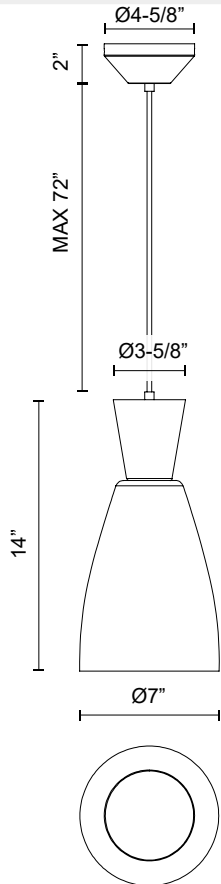

alora mood

P. 1.855.855.8926

CANADA: 19054 28TH Avenue Surrey - BC V3Z 6M3

USA: 3035 E. Lone Mountain Rd - Las Vegas, NV, 89081

ARLO PD534007

FIXTURE DIMENSIONS	D7" x H14"
LAMP TYPE	E26
MAX WATTAGE	60W
BULB QTY	1
BULBS INCLUDED	No
VOLTAGE	120V
GLASS DETAILS	Clear Glass
MATERIAL	Glass; Steel;
WIRE LENGTH	72"
MINIMUM HANG HEIGHT	18"
SLOPED CEILING ADAPTABLE	Yes
LOCATION	Dry
CANOPY DIMENSIONS	D4-5/8" x H2"
BRAND	Alora Mood

[D - Diameter, L - Length, W - Width, H - Height, E - Extension]

AVAILABLE FINISHES:

PD534007BGCL
Brushed
Gold/Clear Glass

PD534007MBCL
Clear Glass/Matte
Black

*For complete warranty terms, please visit: www.aloralighting.com/warranty