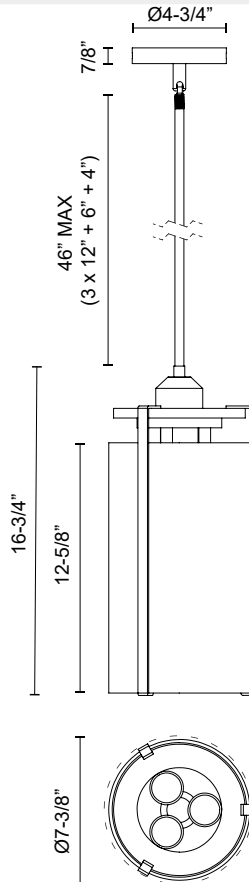

alora mood

P. 1.855.855.8926

CANADA: 19054 28TH Avenue Surrey - BC V3Z 6M3

USA: 3035 E. Lone Mountain Rd - Las Vegas, NV, 89081

BELMONT PD536107

FIXTURE DIMENSIONS	D7-3/8" x H16-3/4"
LAMP TYPE	E26
MAX WATTAGE	60W
BULB QTY	3
BULBS INCLUDED	No
VOLTAGE	120V
GLASS DETAILS	Clear Water Glass
MATERIAL	Aluminum; Glass; Steel;
ROD LENGTH	46" Max (3x12" + 1x6" + 1x4")
DIAMETER OF ROD	1/2"
WIRE LENGTH	60"
MINIMUM HANG HEIGHT	20"
SLOPED CEILING ADAPTABLE	Yes, Up to 45 Degrees
LOCATION	Dry
CANOPY DIMENSIONS	D4-3/4" x H7/8"
BRAND	Alora Mood

[D - Diameter, L - Length, W - Width, H - Height, E - Extension]

AVAILABLE FINISHES:

PD536107MBWC
Clear Water
Glass/Matte Black

PD536107AGWC
Aged Gold/Clear
Water Glass

*For complete warranty terms, please visit: www.aloralighting.com/warranty