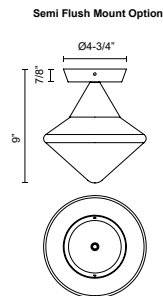

alora mood

P. 1.855.855.8926

CANADA: 19054 28TH Avenue Surrey - BC V3Z 6M3

USA: 3035 E. Lone Mountain Rd - Las Vegas, NV, 89081

NORA PD537508

FIXTURE DIMENSIONS	D8" x H8-3/8"
LAMP TYPE	E26
MAX WATTAGE	60W
BULB QTY	1
BULBS INCLUDED	No
VOLTAGE	120V
GLASS DETAILS	Opal Glass
MATERIAL	Glass; Steel;
ROD LENGTH	46" Max (3x12" + 1x6" + 1x4")
DIAMETER OF ROD	1/2"
WIRE LENGTH	60"
MINIMUM HANG HEIGHT	13-1/8"
SLOPED CEILING ADAPTABLE	Yes, Up to 45 Degrees
LOCATION	Dry
CANOPY DIMENSIONS	D4-5/8" x H4-3/4"
BRAND	Alora Mood

[D - Diameter, L - Length, W - Width, H - Height, E - Extension]

AVAILABLE FINISHES:

PD537508AGOP
Aged Gold/Opal
Matte Glass

PD537508BNOP
Brushed
Nickel/Opal Matte
Glass

PD537508MBOP
Matte Black/Opal
Matte Glass