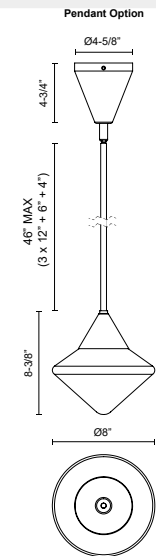

alora mood

P. 1.855.855.8926

CANADA: 19054 28TH Avenue Surrey - BC V3Z 6M3

USA: 3035 E. Lone Mountain Rd - Las Vegas, NV, 89081

NORA PD537508

FIXTURE DIMENSIONS	D8" x H8-3/8"
LAMP TYPE	E26
MAX WATTAGE	60W
BULB QTY	1
BULBS INCLUDED	No
VOLTAGE	120V
GLASS DETAILS	Opal Glass
MATERIAL	Glass; Steel;
ROD LENGTH	46" Max (3x12" + 1x6" + 1x4")
DIAMETER OF ROD	1/2"
WIRE LENGTH	60"
MINIMUM HANG HEIGHT	13-1/8"
SLOPED CEILING ADAPTABLE	Yes, Up to 45 Degrees
LOCATION	Dry
CANOPY DIMENSIONS	D4-5/8" x H4-3/4"
BRAND	Alora Mood

[D - Diameter, L - Length, W - Width, H - Height, E - Extension]

AVAILABLE FINISHES:

PD537508AGOP
Aged Gold/Opal
Matte Glass

PD537508BNOP
Brushed
Nickel/Opal Matte
Glass

PD537508MBOP
Matte Black/Opal
Matte Glass