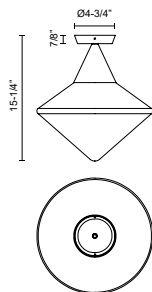

## NORA PD537714

Pendant Option

Semi Flush Mount Option

FIXTURE DIMENSIONS	D14-1/8" x H14-1/2"
LAMP TYPE	E26
MAX WATTAGE	60W
BULB QTY	1
BULBS INCLUDED	No
VOLTAGE	120V
GLASS DETAILS	Opal Glass
MATERIAL	Glass; Steel;
ROD LENGTH	46" Max (3x12" + 1x6" + 1x4")
DIAMETER OF ROD	1/2"
WIRE LENGTH	60"
MINIMUM HANG HEIGHT	19-1/4"
SLOPED CEILING ADAPTABLE	Yes, Up to 45 Degrees
LOCATION	Dry
CANOPY DIMENSIONS	D4-5/8" x H4-3/4"
BRAND	Alora Mood

[ D - Diameter, L - Length, W - Width, H - Height, E - Extension ]