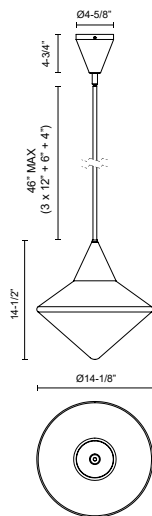

## NORA PD537714

Pendant Option

Semi Flush Mount Option

FIXTURE DIMENSIONS	D14-1/8" x H14-1/2"
LAMP TYPE	E26
MAX WATTAGE	60W
BULB QTY	1
BULBS INCLUDED	No
VOLTAGE	120V
GLASS DETAILS	Opal Glass
MATERIAL	Glass; Steel;
ROD LENGTH	46" Max (3x12" + 1x6" + 1x4")
DIAMETER OF ROD	1/2"
WIRE LENGTH	60"
MINIMUM HANG HEIGHT	19-1/4"
SLOPED CEILING ADAPTABLE	Yes, Up to 45 Degrees
LOCATION	Dry
CANOPY DIMENSIONS	D4-5/8" x H4-3/4"
BRAND	Alora Mood

[ D - Diameter, L - Length, W - Width, H - Height, E - Extension ]