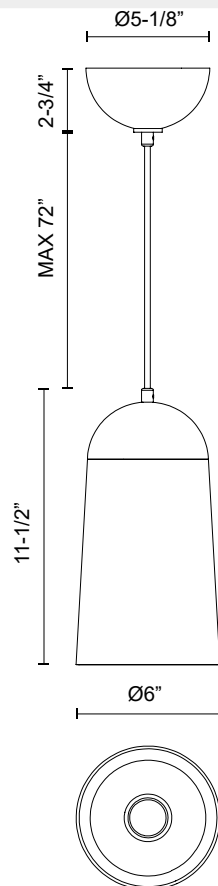

alora mood

P. 1.855.855.8926

CANADA: 19054 28TH Avenue Surrey - BC V3Z 6M3

USA: 3035 E. Lone Mountain Rd - Las Vegas, NV, 89081

EMIL PD542207

FIXTURE DIMENSIONS	D6" x H11-1/2"
LAMP TYPE	E26
MAX WATTAGE	60W
BULB QTY	1
BULBS INCLUDED	No
VOLTAGE	120V
GLASS DETAILS	Clear Glass
MATERIAL	Glass; Steel; Wood;
WIRE LENGTH	72"
MINIMUM HANG HEIGHT	16"
SLOPED CEILING ADAPTABLE	Yes
LOCATION	Dry
CANOPY DIMENSIONS	D5-1/8" x H2-3/4"
BRAND	Alora Mood

[D - Diameter, L - Length, W - Width, H - Height, E - Extension]

AVAILABLE FINISHES:

PD542207MBWT
Matte
Black/Walnut

PD542207WHWK
White/White Oak

PD542207AGWT
Aged
Gold/Walnut

*For complete warranty terms, please visit: www.aloralighting.com/warranty