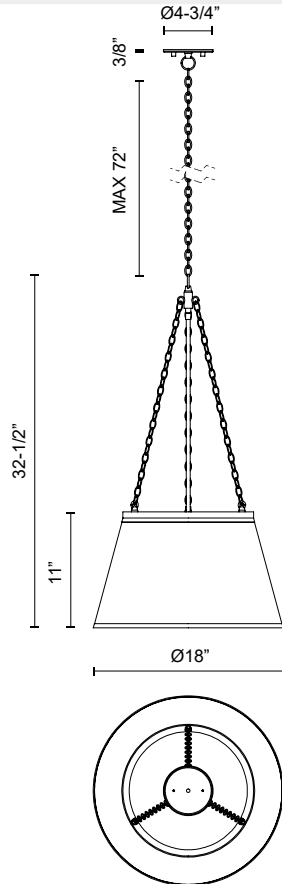

alora mood

P. 1.855.855.8926

CANADA: 19054 28TH Avenue Surrey - BC V3Z 6M3

USA: 3035 E. Lone Mountain Rd - Las Vegas, NV, 89081

SPEAKEASY PD544517

FIXTURE DIMENSIONS	D18" x H32-1/2"
LAMP TYPE	E26
MAX WATTAGE	60W
BULB QTY	1
BULBS INCLUDED	No
VOLTAGE	120V
SHADE DIMENSIONS	D18" x H10-1/2"
MATERIAL	Linen; Steel;
WIRE LENGTH	84"
MINIMUM HANG HEIGHT	36"
SLOPED CEILING ADAPTABLE	Yes
LOCATION	Dry
CANOPY DIMENSIONS	D4-3/4" x H3/8"
BRAND	Alora Mood

[D - Diameter, L - Length, W - Width, H - Height, E - Extension]

AVAILABLE FINISHES:

PD544517AGWL
Aged Gold/White
Linen

PD544517MBWL
Matte
Black/White Linen

*For complete warranty terms, please visit: www.aloralighting.com/warranty