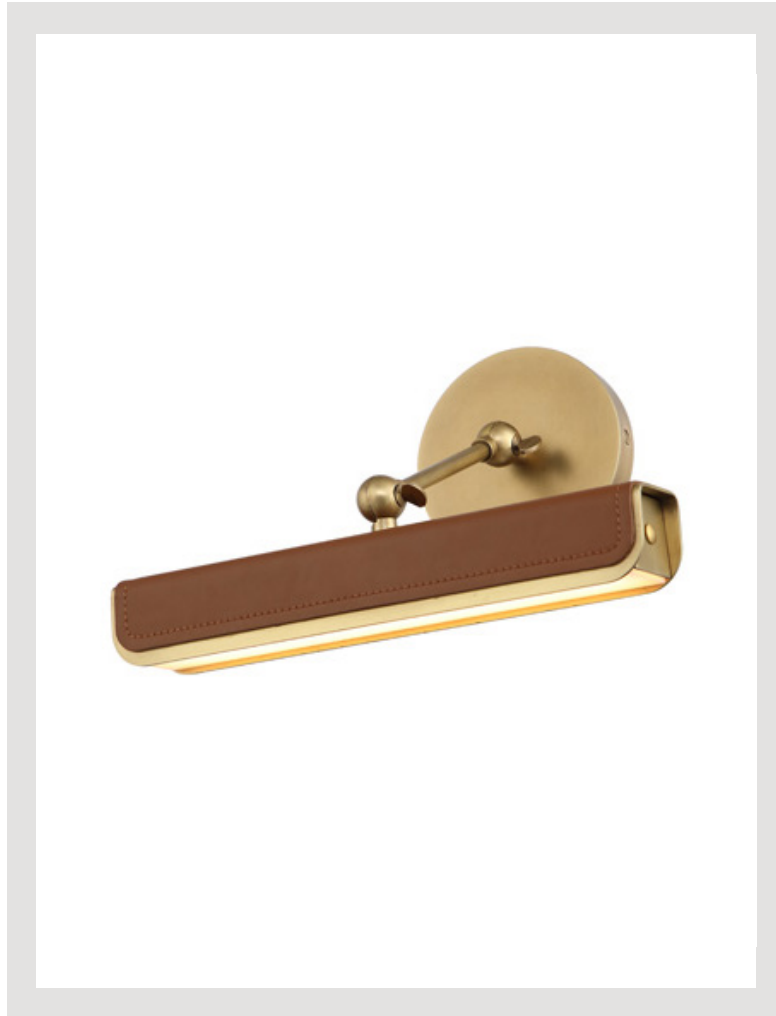

## VALISE PICTURE

PL307912VBCL

FIXTURE DIMENSIONS	11.9"W x 1.6"H x x 7.3"E
HEIGHT FROM CENTER	2.4"
WEIGHT	-
GLASS	-
MATERIAL	Brass & Steel
CANOPY SIZE	4.8"D x 0.8"E
LAMPING	LED - details below
VOLTAGE	120V
WIRE / CORD LENGTH	
CORD TYPE	-
MINIMUM HANG HEIGHT	-
INSTALL OPTIONS	-
ADA COMPLIANT	-
CERTIFICATION	ETL
UPC	841387002450
PACKAGE SIZE	-
PACKAGE WEIGHT	-