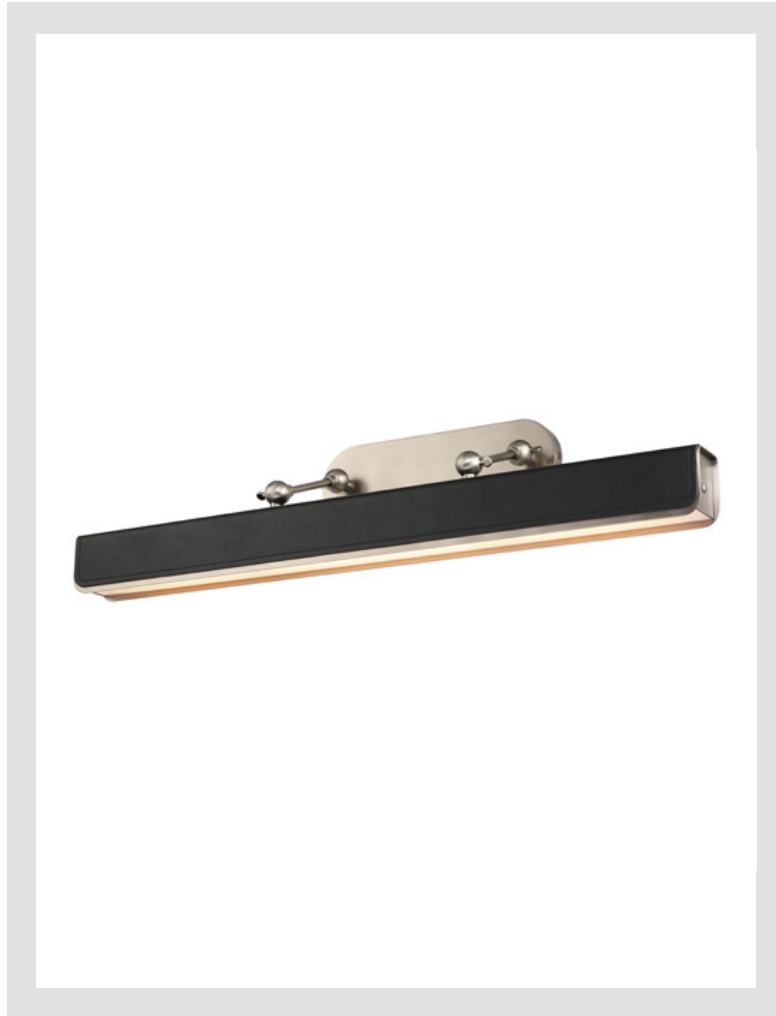

VALISE PICTURE

PL307931ANTL

FIXTURE DIMENSIONS	31.5"W x 2.4"H x x 7.6"E
HEIGHT FROM CENTER	2.3"
WEIGHT	-
GLASS	-
MATERIAL	Brass & Steel
CANOPY SIZE	12.6"W x 4.5"H x 0.8"E
LAMPING	LED - details below
VOLTAGE	120V
WIRE / CORD LENGTH	
CORD TYPE	-
MINIMUM HANG HEIGHT	-
INSTALL OPTIONS	-
ADA COMPLIANT	-
CERTIFICATION	ETL
UPC	841387002504
PACKAGE SIZE	-
PACKAGE WEIGHT	-

[D - Diameter, L - Length, W - Width, H - Height, E - Extension]

AVAILABLE FINISHES:

LED INFO

WATTAGE	28W
LUMENS	900lm
COLOR TEMPERATURE	2700K
CRI	>90
DIMMABLE	YES

*For complete warranty terms, please visit:
www.aloralighting.com/warranty