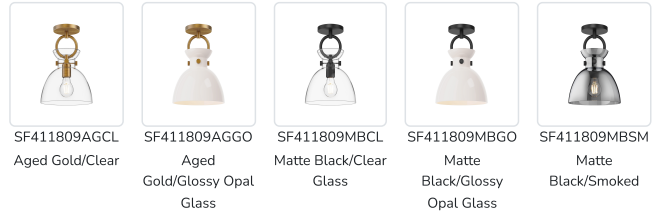

# alora mood

P. 1.855.855.8926

CANADA: 19054 28TH Avenue Surrey - BC V3Z 6M3

USA: 3035 E. Lone Mountain Rd - Las Vegas, NV, 89081

## WALDO SF411809

FIXTURE DIMENSIONS	D8-3/4" x H12"
GLASS DETAILS	Clear Glass, Glossy Opal Glass or Smoked Glass
LAMP TYPE	E26
WATTAGE	1 x 60W
MAX WATTAGE	60W
BULB QTY	1
BULBS INCLUDED	No
VOLTAGE	120V
MATERIAL	Steel
LOCATION	Dry
CANOPY DIMENSIONS	D6" x H7/8"
BRAND	Alora Mood

[ D - Diameter, L - Length, W - Width, H - Height, E - Extension ]

### AVAILABLE FINISHES:

SF411809AGCL Aged Gold/Clear  
 SF411809AGGO Aged Gold/Glossy Opal Glass  
 SF411809MBCL Matte Black/Clear Glass  
 SF411809MBGO Matte Black/Glossy Opal Glass  
 SF411809MBSM Matte Black/Smoked Glass