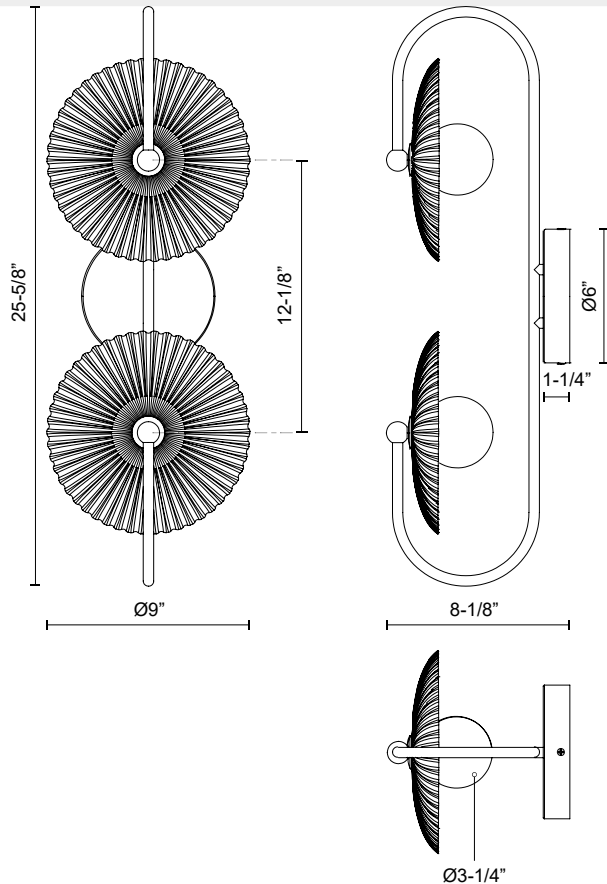

alora mood

P. 1.855.855.8926

CANADA: 19054 28TH Avenue Surrey - BC V3Z 6M3

USA: 3035 E. Lone Mountain Rd - Las Vegas, NV, 89081

HERA WV417802

FIXTURE DIMENSIONS	W9" x H25-5/8" x E8-1/8"
GLASS DETAILS	Clear Ribbed Glass + Matte Opal Glass Ball
HEIGHT FROM CENTER	12-7/8"
EXTENSION	8-1/8"
LIGHT SOURCE	LED with DC Driver
WATTAGE	12W
TOTAL LUMENS	1020lm
DELIVERED LUMENS	480lm*
VOLTAGE	120V
COLOR TEMPERATURE	3000K
CRI (RA)	90CRI
DIMMABLE	Yes, TRIAC or ELV Dimmer (Not Included)
MATERIAL	Aluminum + Steel
INSTALL OPTIONS	All Orientation
LOCATION	Damp
CEC TITLE 24 JA8	Yes, JA8-19
CANOPY DIMENSIONS	D6" x E1-1/4"
BRAND	Alora Mood

[D - Diameter, L - Length, W - Width, H - Height, E - Extension]

AVAILABLE FINISHES:

WV417802MBCR
Matte Black/Clear
Ribbed Glass

WV417802BGCR
Brushed
Gold/Clear Ribbed
Glass

*For complete warranty terms, please visit: www.aloralighting.com/warranty