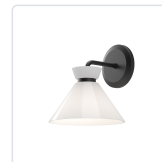

alora mood

P. 1.855.855.8926

CANADA: 19054 28TH Avenue Surrey - BC V3Z 6M3

USA: 3035 E. Lone Mountain Rd - Las Vegas, NV, 89081

HALSTON WV470108

FIXTURE DIMENSIONS	W8" x H8-3/4" x E8-5/8"
HEIGHT FROM CENTER	6-1/2"
EXTENSION	8-5/8"
LAMP TYPE	E12
MAX WATTAGE	40W
BULB QTY	1
BULBS INCLUDED	No
VOLTAGE	120V
GLASS DETAILS	Glossy Opal Glass
MATERIAL	Glass; Steel;
INSTALL OPTIONS	Up/Down; Wall;
LOCATION	Damp
CANOPY DIMENSIONS	D4-5/8" x H1"
BRAND	Alora Mood

[D - Diameter, L - Length, W - Width, H - Height, E - Extension]

AVAILABLE FINISHES:

WV470108BGGO
Brushed
Gold/Glossy Opal
Glass

WV470108MBGO
Glossy Opal
Glass/Matte Black

*For complete warranty terms, please visit: www.aloralighting.com/warranty