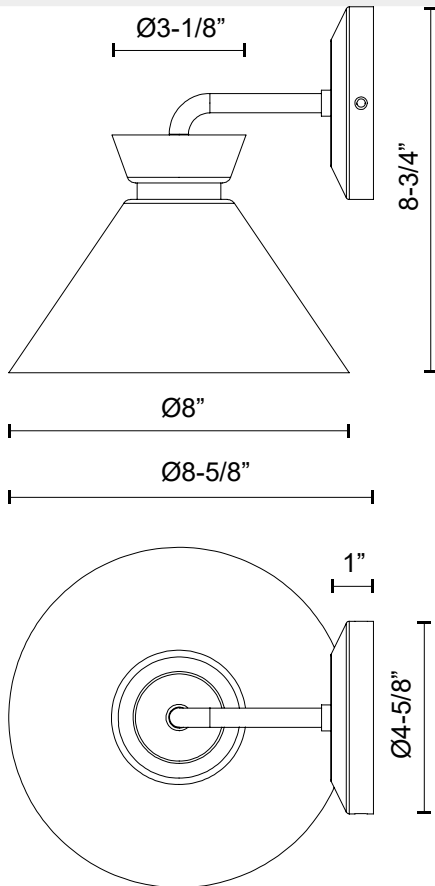

alora mood

P. 1.855.855.8926

CANADA: 19054 28TH Avenue Surrey - BC V3Z 6M3

USA: 3035 E. Lone Mountain Rd - Las Vegas, NV, 89081

HALSTON WV470108

FIXTURE DIMENSIONS	W8" x H8-3/4" x E8-5/8"
HEIGHT FROM CENTER	6-1/2"
EXTENSION	8-5/8"
LAMP TYPE	E12
MAX WATTAGE	40W
BULB QTY	1
BULBS INCLUDED	No
VOLTAGE	120V
GLASS DETAILS	Glossy Opal Glass
MATERIAL	Glass; Steel;
INSTALL OPTIONS	Up/Down; Wall;
LOCATION	Damp
CANOPY DIMENSIONS	D4-5/8" x H1"
BRAND	Alora Mood

[D - Diameter, L - Length, W - Width, H - Height, E - Extension]

AVAILABLE FINISHES:

WV470108BGGO
Brushed
Gold/Glossy Opal
Glass

WV470108MBGO
Glossy Opal
Glass/Matte Black

*For complete warranty terms, please visit: www.aloralighting.com/warranty