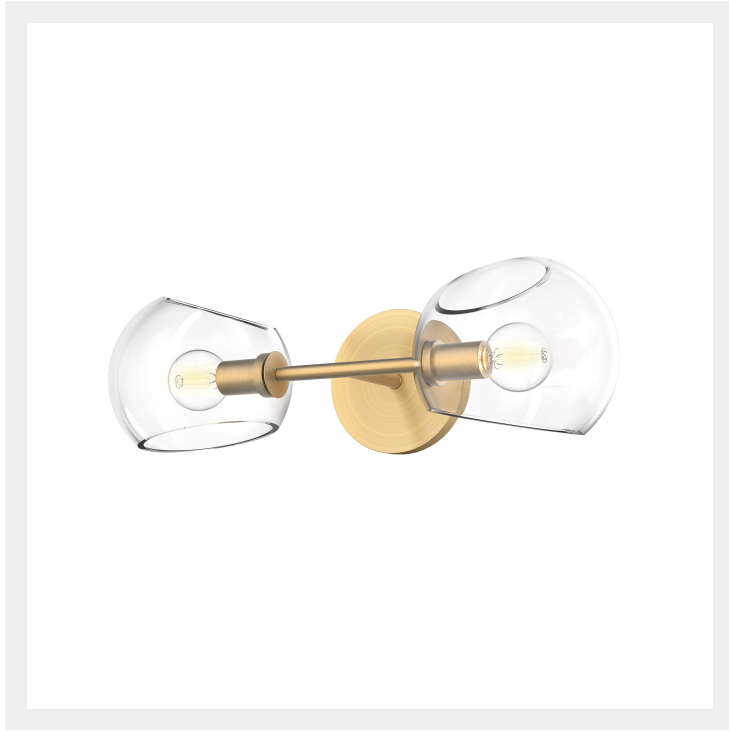

alora mood

P. 1.855.855.8926

CANADA: 19054 28TH Avenue Surrey - BC V3Z 6M3

USA: 3035 E. Lone Mountain Rd - Las Vegas, NV, 89081

WILLOW WV548217

| | |
|--------------------|-------------------------------------|
| FIXTURE DIMENSIONS | W16-3/4" x H5" x E6-5/8" |
| HEIGHT FROM CENTER | 2-3/4" |
| EXTENSION | 6-5/8" |
| LAMP TYPE | E12 |
| MAX WATTAGE | 60W |
| BULB QTY | 2 |
| BULBS INCLUDED | No |
| VOLTAGE | 120V |
| GLASS DETAILS | Clear, Copper, Opal or Smoked Glass |
| MATERIAL | Glass; Steel; |
| INSTALL OPTIONS | Horizontal/Vertical; Wall; |
| LOCATION | Damp |
| CANOPY DIMENSIONS | D4-3/4" x E5/8" |
| BRAND | Alora Mood |

[D - Diameter, L - Length, W - Width, H - Height, E - Extension]

AVAILABLE FINISHES:

*For complete warranty terms, please visit: www.aloralighting.com/warranty

WWW.ALORAMOOD.COM

© 2022 KUZCO LIGHTING. ALL RIGHTS RESERVED.