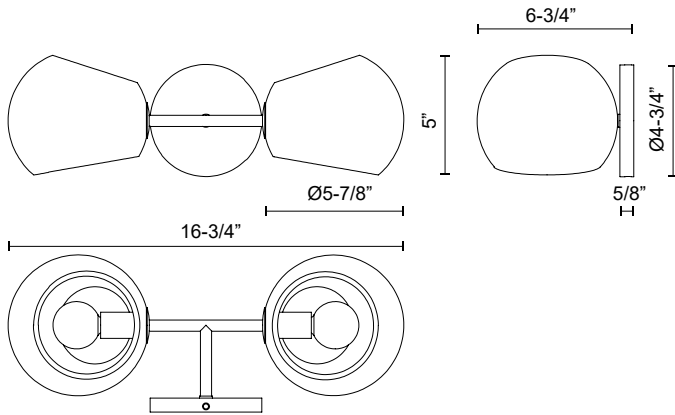

alora mood

P. 1.855.855.8926

CANADA: 19054 28TH Avenue Surrey - BC V3Z 6M3

USA: 3035 E. Lone Mountain Rd - Las Vegas, NV, 89081

WILLOW WV548217

| | |
|--------------------|-------------------------------------|
| FIXTURE DIMENSIONS | W16-3/4" x H5" x E6-5/8" |
| HEIGHT FROM CENTER | 2-3/4" |
| EXTENSION | 6-5/8" |
| LAMP TYPE | E12 |
| MAX WATTAGE | 60W |
| BULB QTY | 2 |
| BULBS INCLUDED | No |
| VOLTAGE | 120V |
| GLASS DETAILS | Clear, Copper, Opal or Smoked Glass |
| MATERIAL | Glass; Steel; |
| INSTALL OPTIONS | Horizontal/Vertical; Wall; |
| LOCATION | Damp |
| CANOPY DIMENSIONS | D4-3/4" x E5/8" |
| BRAND | Alora Mood |

[D - Diameter, L - Length, W - Width, H - Height, E - Extension]

AVAILABLE FINISHES:

*For complete warranty terms, please visit: www.aloralighting.com/warranty

WWW.ALORAMOOD.COM

© 2022 KUZCO LIGHTING. ALL RIGHTS RESERVED.