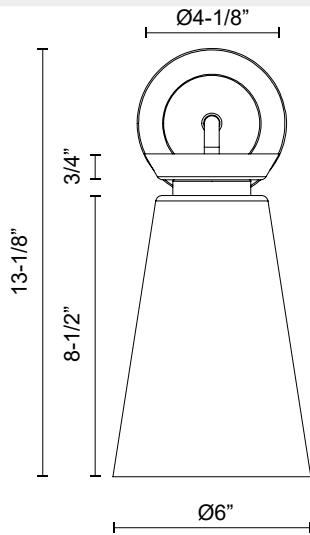

alora mood

P. 1.855.855.8926

CANADA: 19054 28TH Avenue Surrey - BC V3Z 6M3

USA: 3035 E. Lone Mountain Rd - Las Vegas, NV, 89081

SALEM WV570006

FIXTURE DIMENSIONS	W6" x H13-1/8" x E8-1/8"
HEIGHT FROM CENTER	10-7/8"
EXTENSION	8-1/8"
LAMP TYPE	E26
MAX WATTAGE	60W
BULB QTY	1
BULBS INCLUDED	No
VOLTAGE	120V
DIMMABLE	Full Range Dimmer Switch
SWITCH	Full Range Dimmer Switch
GLASS DETAILS	Clear Glass
MATERIAL	Glass; Steel;
INSTALL OPTIONS	Up/Down; Wall;
LOCATION	Damp
CANOPY DIMENSIONS	D4-1/2" x H1"
BRAND	Alora Mood

[D - Diameter, L - Length, W - Width, H - Height, E - Extension]

AVAILABLE FINISHES:

WV570006BGCL
Brushed
Gold/Clear Glass

WV570006MBCL
Clear Glass/Matte
Black

*For complete warranty terms, please visit: www.aloralighting.com/warranty