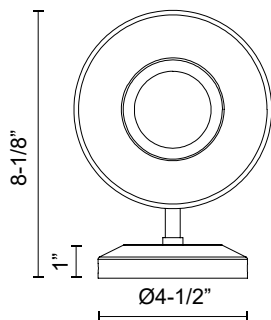

alora mood

P. 1.855.855.8926

CANADA: 19054 28TH Avenue Surrey - BC V3Z 6M3

USA: 3035 E. Lone Mountain Rd - Las Vegas, NV, 89081

SALEM WV570006

FIXTURE DIMENSIONS	W6" x H13-1/8" x E8-1/8"
HEIGHT FROM CENTER	10-7/8"
EXTENSION	8-1/8"
LAMP TYPE	E26
MAX WATTAGE	60W
BULB QTY	1
BULBS INCLUDED	No
VOLTAGE	120V
DIMMABLE	Full Range Dimmer Switch
SWITCH	Full Range Dimmer Switch
GLASS DETAILS	Clear Glass
MATERIAL	Glass; Steel;
INSTALL OPTIONS	Up/Down; Wall;
LOCATION	Damp
CANOPY DIMENSIONS	D4-1/2" x H1"
BRAND	Alora Mood

[D - Diameter, L - Length, W - Width, H - Height, E - Extension]

AVAILABLE FINISHES:

WV570006BGCL
Brushed
Gold/Clear Glass

WV570006MBCL
Clear Glass/Matte
Black

*For complete warranty terms, please visit: www.aloralighting.com/warranty