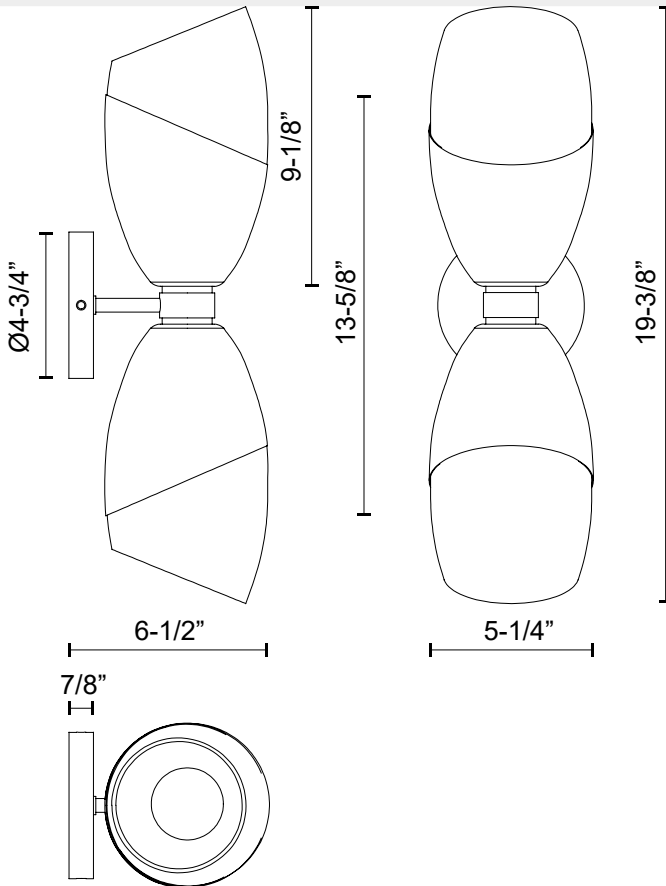

alora mood

P. 1.855.855.8926

CANADA: 19054 28TH Avenue Surrey - BC V3Z 6M3

USA: 3035 E. Lone Mountain Rd - Las Vegas, NV, 89081

CAPRI WV587224

FIXTURE DIMENSIONS	W5-1/4" x H19-3/8" x E6-1/2"
HEIGHT FROM CENTER	9-3/4"
EXTENSION	6-1/2"
LAMP TYPE	E26
MAX WATTAGE	60W
BULB QTY	2
BULBS INCLUDED	No
VOLTAGE	120V
GLASS DETAILS	Clear Glass
MATERIAL	Aluminum; Glass; Steel;
INSTALL OPTIONS	Horizontal/Vertical; Wall;
LOCATION	Damp
CANOPY DIMENSIONS	D4-3/4" x H7/8"
BRAND	Alora Mood

[D - Diameter, L - Length, W - Width, H - Height, E - Extension]

AVAILABLE FINISHES:

WV587224CHCL
Chrome/Clear
Glass

WV587224MBCL
Clear Glass/Matte
Black

*For complete warranty terms, please visit: www.aloralighting.com/warranty