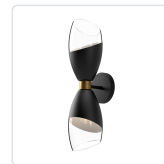

alora mood

P. 1.855.855.8926

CANADA: 19054 28TH Avenue Surrey - BC V3Z 6M3

USA: 3035 E. Lone Mountain Rd - Las Vegas, NV, 89081

CAPRI WV587224

FIXTURE DIMENSIONS	W5-1/4" x H19-3/8" x E6-1/2"
HEIGHT FROM CENTER	9-3/4"
EXTENSION	6-1/2"
LAMP TYPE	E26
MAX WATTAGE	60W
BULB QTY	2
BULBS INCLUDED	No
VOLTAGE	120V
GLASS DETAILS	Clear Glass
MATERIAL	Aluminum; Glass; Steel;
INSTALL OPTIONS	Horizontal/Vertical; Wall;
LOCATION	Damp
CANOPY DIMENSIONS	D4-3/4" x H7/8"
BRAND	Alora Mood

[D - Diameter, L - Length, W - Width, H - Height, E - Extension]

AVAILABLE FINISHES:

WV587224CHCL
Chrome/Clear
Glass

WV587224MBCL
Clear Glass/Matte
Black

*For complete warranty terms, please visit: www.aloralighting.com/warranty