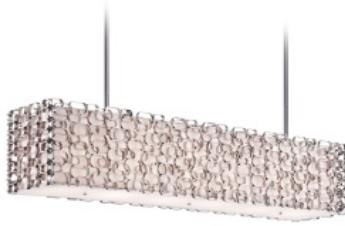

AVENUE LIGHTING

Item#: HF1701-PN

38"L x 12"W x 12"H
22"L x 6"W x 2"H Rectangular Canopy
(4) E-12 Base 60W 120V Bulbs

Down Rods Included
(6) 12"
(2) 6"

COMPANY NAME:
DATE:
PROJECT NAME:
LOCATION:
APPROVED BY:
PRODUCT ITEM CODE: HF1701-PN