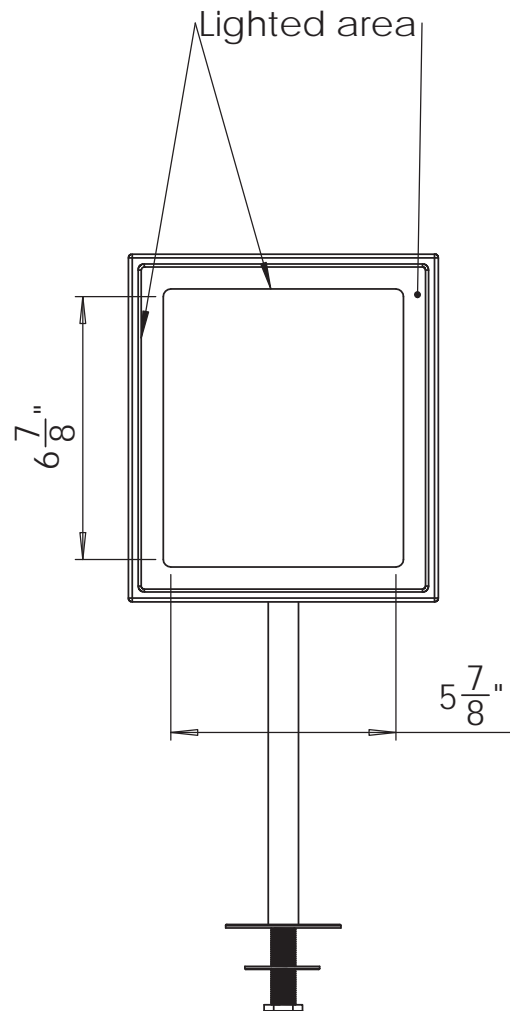

Catalog Number: BSR-219

Baci At Home

BSR-319

Consult factory for mounting details

Power supply to be mounted remotely

BSR-319

Consult factory for mounting details

Power supply to be mounted remotely

BSR-219-CC - Thru-the-counter mirror

Product Category	Baci Senior Mirrors
Special Features	Solid brass construction Optical quality 5X glass mirrors High power, natural white LED lighting 5-year warranty
Lighting	Halo Light - High Power LED
Lumens	775
Color Temperature	2800 to 4800
Color Rendering Index	Min. 80
Electrical	
Watts	9
Volts	100-240
Hertz (Frequency)	56/60
Amps (Current)	.22
UL Listing	Furnishing - suitable for commercial or residential use in dry or damp locations (US\C)
Dimensions	Mirror body 8" wide x 9" high Unit height 18"
Basic Model	BSR-219-CC-CHR
Body Type	All metal body
Magnification	5X
Finish options	
Standard	Chrome, Satin Nickel, Bronze or Brass
Premium	Polished Nickel, Copper, Antique Brass
Custom	24 KT Gold, Kohler Vibrant Bronze, etc.