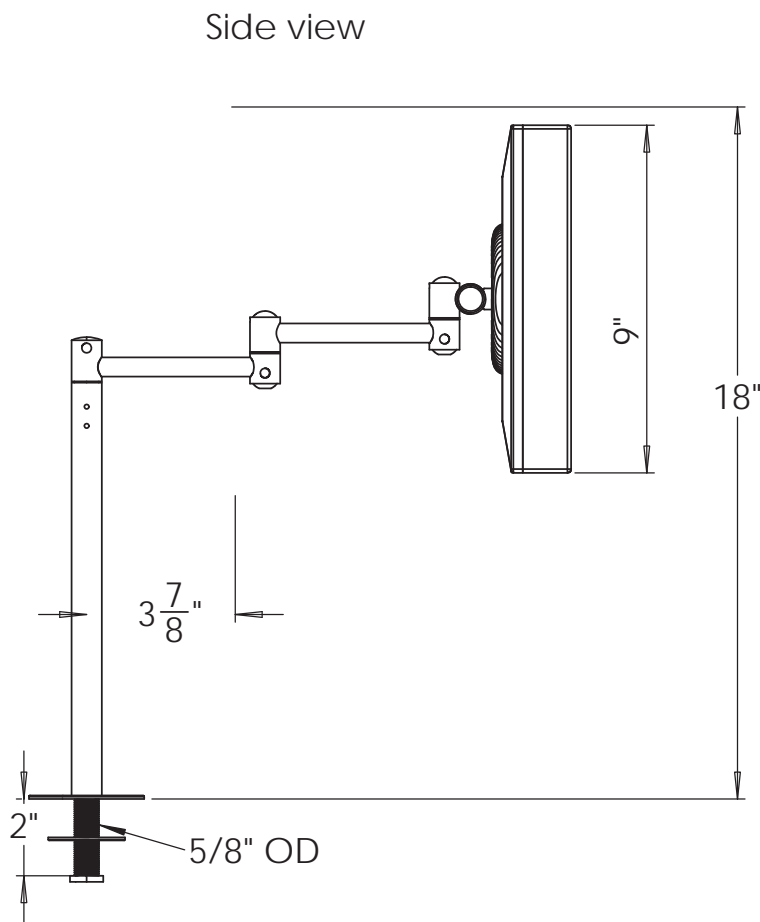

Catalog Number: BSR-219

Baci At Home

BSR-319

Consult factory for mounting details

Power supply to be mounted remotely

BSR-319

Consult factory for mounting details

Power supply to be mounted remotely

BSR-219-CC - Thru-the-counter mirror

Product Category	Baci Senior Mirrors
Special Features	Solid brass construction Optical quality 5X glass mirrors High power, natural white LED lighting 5-year warranty
Lighting	Halo Light - High Power LED
Lumens	775
Color Temperature	2800 to 4800
Color Rendering Index	Min. 80
Electrical	
Watts	9
Volts	100-240
Hertz (Frequency)	56/60
Amps (Current)	.22
UL Listing	Furnishing - suitable for commercial or residential use in dry or damp locations (US\C)
Dimensions	Mirror body 8" wide x 9" high Unit height 18"
Basic Model	BSR-219-CC-CHR
Body Type	All metal body
Magnification	5X
Finish options	
Standard	Chrome, Satin Nickel, Bronze or Brass
Premium	Polished Nickel, Copper, Antique Brass
Custom	24 KT Gold, Kohler Vibrant Bronze, etc.