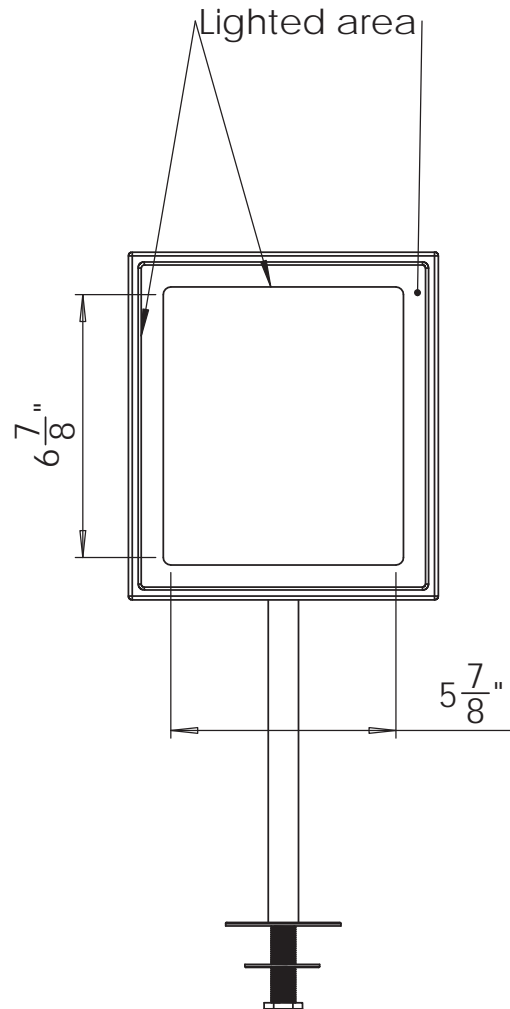

Catalog Number: BSR-219

Baci At Home

BSR-319

Consult factory for mounting details

Power supply to be mounted remotely

BSR-319

Consult factory for mounting details

Power supply to be mounted remotely

BSR-219-CC - Thru-the-counter mirror

Product Category	Baci Senior Mirrors
Special Features	Solid brass construction Optical quality 5X glass mirrors High power, natural white LED lighting 5-year warranty
Lighting	Halo Light - High Power LED
Lumens	775
Color Temperature	2800 to 4800
Color Rendering Index	Min. 80
Electrical	
Watts	9
Volts	100-240
Hertz (Frequency)	56/60
Amps (Current)	.22
UL Listing	Furnishing - suitable for commercial or residential use in dry or damp locations (US\C)
Dimensions	Mirror body 8" wide x 9" high Unit height 18"
Basic Model	BSR-219-CC-CHR
Body Type	All metal body
Magnification	5X
Finish options	
Standard	Chrome, Satin Nickel, Bronze or Brass
Premium	Polished Nickel, Copper, Antique Brass
Custom	24 KT Gold, Kohler Vibrant Bronze, etc.