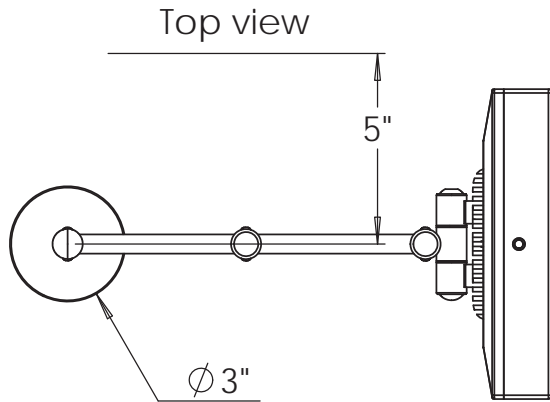

Catalog Number: BSR-219

Baci At Home

BSR-319

Consult factory for mounting details

Power supply to be mounted remotely

BSR-319

Consult factory for mounting details

Power supply to be mounted remotely

BSR-219-CC - Thru-the-counter mirror

Product Category	Baci Senior Mirrors
Special Features	Solid brass construction Optical quality 5X glass mirrors High power, natural white LED lighting 5-year warranty
Lighting	Halo Light - High Power LED
Lumens	775
Color Temperature	2800 to 4800
Color Rendering Index	Min. 80
Electrical	
Watts	9
Volts	100-240
Hertz (Frequency)	56/60
Amps (Current)	.22
UL Listing	Furnishing - suitable for commercial or residential use in dry or damp locations (US\C)
Dimensions	Mirror body 8" wide x 9" high Unit height 18"
Basic Model	BSR-219-CC-CHR
Body Type	All metal body
Magnification	5X
Finish options	
Standard	Chrome, Satin Nickel, Bronze or Brass
Premium	Polished Nickel, Copper, Antique Brass
Custom	24 KT Gold, Kohler Vibrant Bronze, etc.