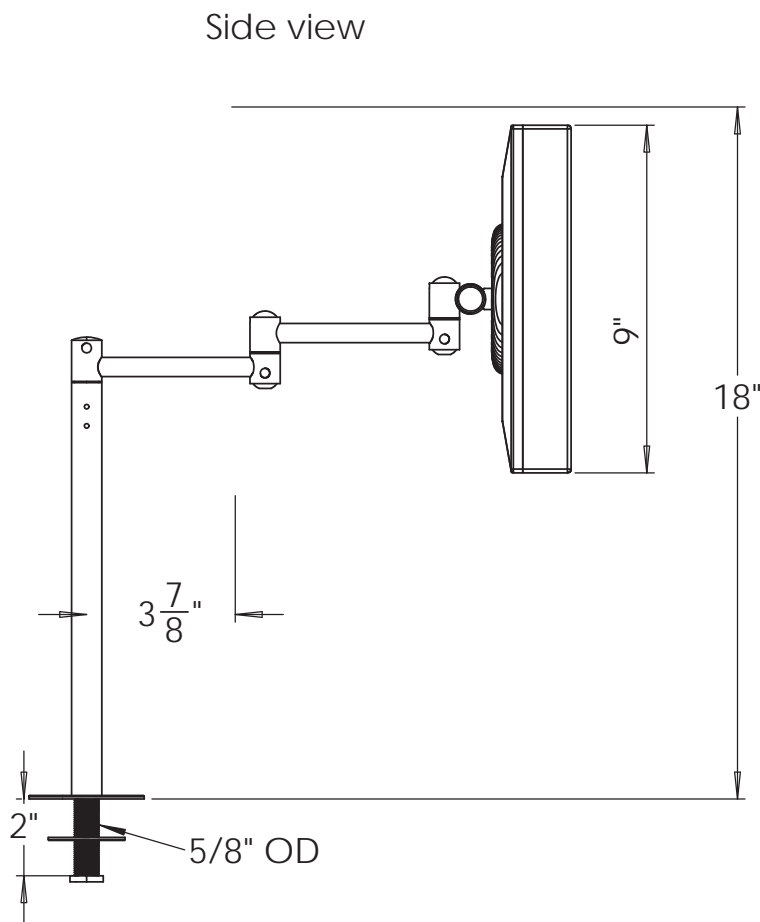

Catalog Number: BSR-219

Baci At Home

BSR-319

Consult factory for mounting details

Power supply to be mounted remotely

BSR-319

Consult factory for mounting details

Power supply to be mounted remotely

BSR-219-CC - Thru-the-counter mirror

Product Category	Baci Senior Mirrors
Special Features	Solid brass construction Optical quality 5X glass mirrors High power, natural white LED lighting 5-year warranty
Lighting	Halo Light - High Power LED
Lumens	775
Color Temperature	2800 to 4800
Color Rendering Index	Min. 80
Electrical	
Watts	9
Volts	100-240
Hertz (Frequency)	56/60
Amps (Current)	.22
UL Listing	Furnishing - suitable for commercial or residential use in dry or damp locations (US\C)
Dimensions	Mirror body 8" wide x 9" high Unit height 18"
Basic Model	BSR-219-CC-CHR
Body Type	All metal body
Magnification	5X
Finish options	
Standard	Chrome, Satin Nickel, Bronze or Brass
Premium	Polished Nickel, Copper, Antique Brass
Custom	24 KT Gold, Kohler Vibrant Bronze, etc.