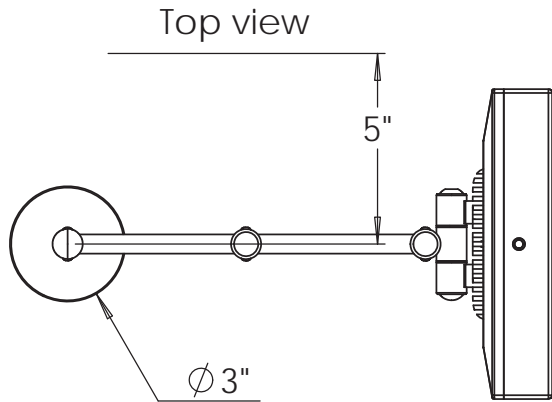

Catalog Number: BSR-219

Baci At Home

BSR-319

Consult factory for mounting details

Power supply to be mounted remotely

BSR-319

Consult factory for mounting details

Power supply to be mounted remotely

BSR-219-CC - Thru-the-counter mirror

Product Category	Baci Senior Mirrors
Special Features	Solid brass construction Optical quality 5X glass mirrors High power, natural white LED lighting 5-year warranty
Lighting	Halo Light - High Power LED
Lumens	775
Color Temperature	2800 to 4800
Color Rendering Index	Min. 80
Electrical	
Watts	9
Volts	100-240
Hertz (Frequency)	56/60
Amps (Current)	.22
UL Listing	Furnishing - suitable for commercial or residential use in dry or damp locations (US\C)
Dimensions	Mirror body 8" wide x 9" high Unit height 18"
Basic Model	BSR-219-CC-CHR
Body Type	All metal body
Magnification	5X
Finish options	
Standard	Chrome, Satin Nickel, Bronze or Brass
Premium	Polished Nickel, Copper, Antique Brass
Custom	24 KT Gold, Kohler Vibrant Bronze, etc.