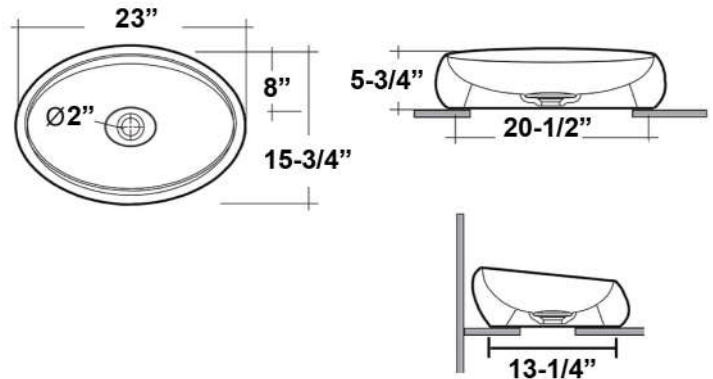

## Features:

- ▶ Made of vitreous china
- ▶ Available in white and matte white
- ▶ No overflow
- ▶ 7/8" Rim
- ▶ Use with grid drain **5601**
- ▶ White Drain cover included

## Finishes:

**WH** White  
**WHMT** Matte White

Top Basin Diameter: 23" x 15-3/4"  
Bottom Basin Diameter: 20-3/4" x 13-1/4"  
Above Counter Height: 5-3/4"

Matte white

Basin interior diameter: 20-5/8" x 13-1/2"  
Basin depth: 3-1/4"

Due to the handmade nature of the products, there will be some variation in sizes, hammering and finish.