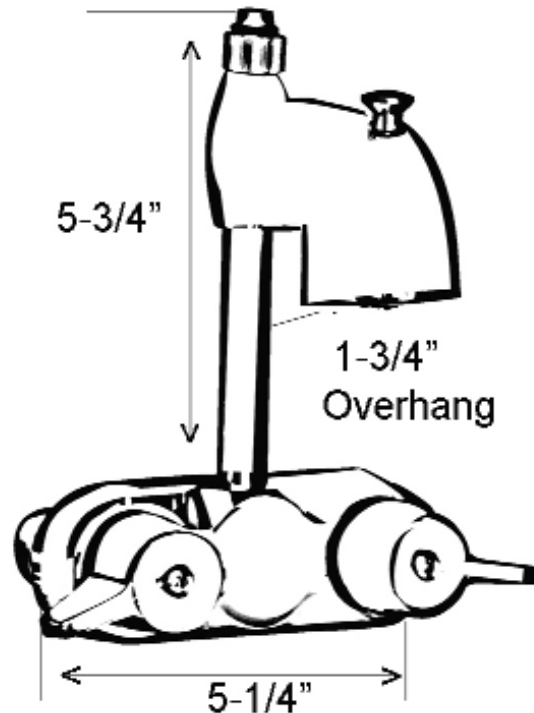

CONVERTO SHOWER CODE SPOUT WITH HANDLES

Cat. No.

191-S

L: 5³/₄"

W: 5¹/₂"

Features:

- ▶ Metal body with brass fitting
- ▶ Metal lever handles
- ▶ Spout is 4" above handles
- ▶ Flow rate is 4 GPM
- ▶ Compression stems
- ▶ 3³/₈" Centers
- ▶ Available in 5 finishes
- ▶ To be use with double offset bath supplies #5576 (Not Included)

Finishes:

BN Brushed Nickel
PB Polished Brass
CP Polished Chrome
PN Polished Nickel
ORB Oil Rubbed Bronze

Dimensions are nominal and may vary. Dimensions and specifications subject to change without notice.