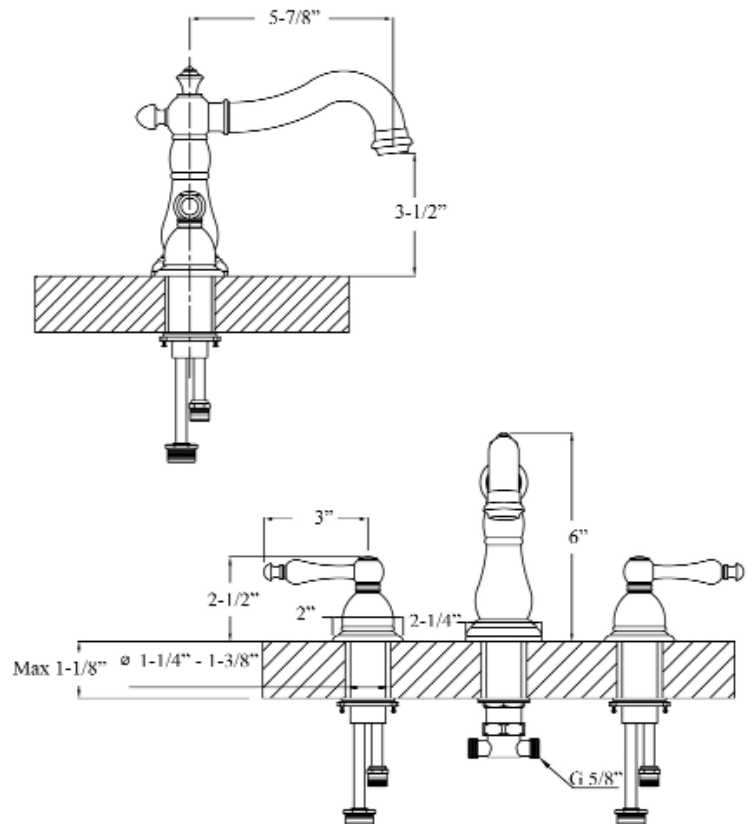

ALDORA 8" WIDESPREAD LAVATORY FAUCET

Cat. No.
LFW104-ML

Spout Reach: $5\frac{7}{8}$ "
Height: 6"

Features:

- ▶ Constructed of solid brass
- ▶ Flexible widespread installation
- ▶ Metal lever handles
- ▶ Includes 12" connection hoses
- ▶ Drain not included
- ▶ Height to spout $3\frac{1}{2}$ "
- ▶ Ceramic disc cartridges
- ▶ Flow rate is 1.2 GPM at 60 psi
- ▶ cUPC/NSF/AB1953 Certified

Finishes:

- CP** Polished Chrome
- BN** Brushed Nickel
- ORB** Oil Rubbed Bronze

Dimensions of fixture are nominal and may vary. Dimensions and specifications subject to change without notice.