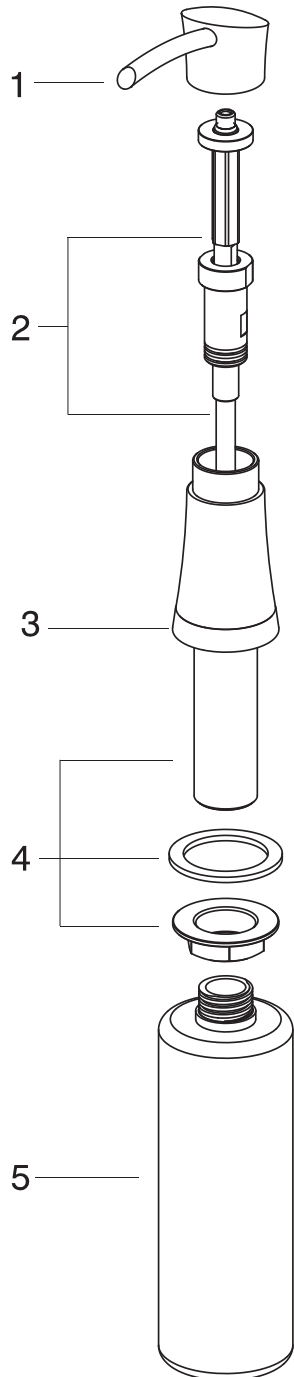

**FEATURES**

- Solid brass body
- Will fit all Blanco faucet holes
- Custom finishes match Blanco faucets
- Compliments the ARTONA faucet series
- 12 ounce capacity

**COMPLIMENTS THESE FAUCETS:**

- ARTONA Pull Down 2.2 gpm: 442028 WHITE & STAINLESS
- ARTONA Pull Down 1.5 gpm: 442036 WHITE & STAINLESS
- ARTONA Bar Faucet 2.2 gpm: 442044 WHITE & STAINLESS

**JOB INFORMATION**

Job Name: \_\_\_\_\_

Contact: \_\_\_\_\_

Date Specified: \_\_\_\_\_

Specifier: \_\_\_\_\_

Contractor: \_\_\_\_\_

Model 442049 shown

**NOMINAL DIMENSIONS**

REACH	HEIGHT	TOTAL HEIGHT
4"	4-3/8"	4-3/4"

See next page for exploded parts drawing and parts list.

**BLANCO AMERICA**

800.451.5782

www.blancoamerica.com

© 2016 BLANCO AMERICA

1/16

SPEC-001

REPAIR PART GUIDE		
Num.	Description	Part #
1	Dispenser - Chrome	442140
1	Dispenser - Stainless	442144
2	Pump Kit	442141
3	Base Kit - Chrome	442142
3	Base Kit - Stainless	442145
4	Installation Kit	442143
5	Bottle	441963