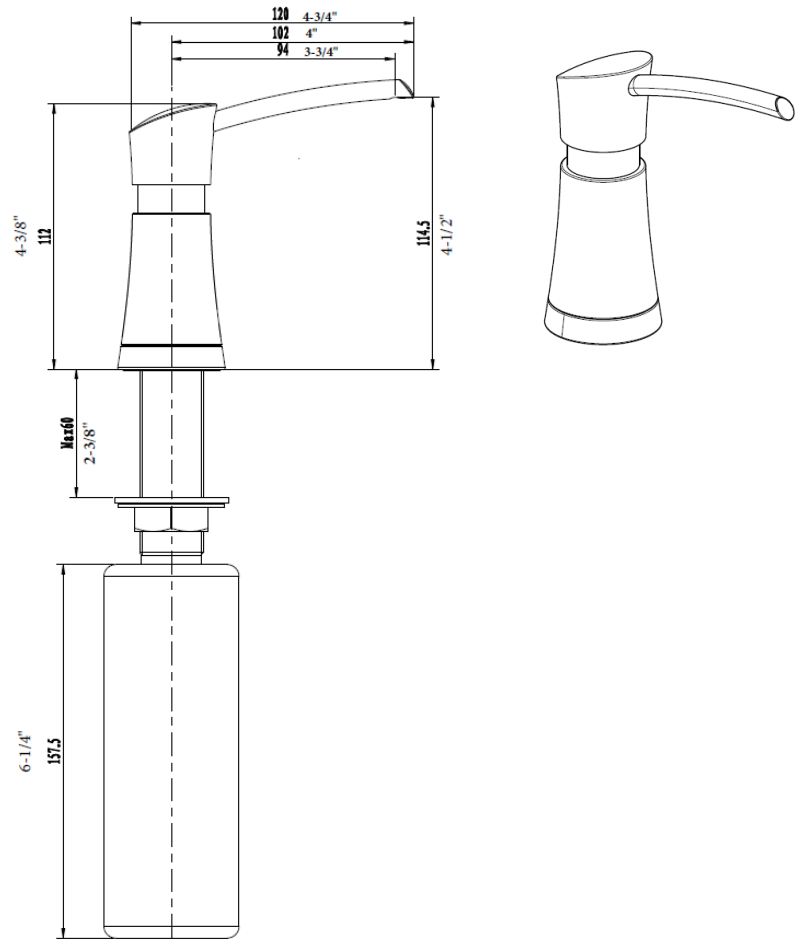

**FEATURES**

- Solid brass body
- Will fit all Blanco faucet holes
- Custom finishes match Blanco faucets
- Compliments the ARTONA faucet series
- 12 ounce capacity

**COMPLIMENTS THESE FAUCETS:**

- ARTONA Pull Down 2.2 gpm: 442028 WHITE & STAINLESS
- ARTONA Pull Down 1.5 gpm: 442036 WHITE & STAINLESS
- ARTONA Bar Faucet 2.2 gpm: 442044 WHITE & STAINLESS

**JOB INFORMATION**

Job Name: \_\_\_\_\_

Contact: \_\_\_\_\_

Date Specified: \_\_\_\_\_

Specifier: \_\_\_\_\_

Contractor: \_\_\_\_\_

Model 442049 shown

**NOMINAL DIMENSIONS**

REACH	HEIGHT	TOTAL HEIGHT
4"	4-3/8"	4-3/4"

See next page for exploded parts drawing and parts list.

**BLANCO AMERICA**

800.451.5782

www.blancoamerica.com

© 2016 BLANCO AMERICA

1/16

SPEC-001

REPAIR PART GUIDE		
Num.	Description	Part #
1	Dispenser - Chrome	442140
1	Dispenser - Stainless	442144
2	Pump Kit	442141
3	Base Kit - Chrome	442142
3	Base Kit - Stainless	442145
4	Installation Kit	442143
5	Bottle	441963