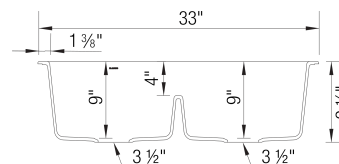

Codes & Standards

CSA B45.8-18/ IAPMO Z403-2018

Warranty

BLANCO offers a limited lifetime warranty on all sinks and faucets, as well as a one-year warranty on all custom accessories.

Code/Standards Compliance

BLANCO sinks and faucets are third-party tested and certified to standards and listed by applicable certification bodies. For more information on individual product listings, contact our office or listing organization.

View our how-to videos to learn more about installing and caring for BLANCO products:
<https://www.blanco.com/us-en/service/how-to-videos/how-to-videos-for-sinks/>

Questions? Contact us today

BLANCO America, Inc.
110 Mount Holly By-Pass
Lumberton, NJ 08048

Phone & Fax
Phone: 888-668-6201
Fax: 609-668-6211

While BLANCO endeavors to provide accurate information, all dimensions are nominal, cannot be guaranteed, and are subject to change or cancellation. BLANCO assumes no responsibility for use of superseded or voided specifications.