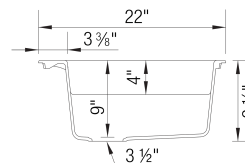

Codes & Standards

CSA B45.8-18/ IAPMO Z403-2018

Warranty

BLANCO offers a limited lifetime warranty on all sinks and faucets, as well as a one-year warranty on all custom accessories.

Code/Standards Compliance

BLANCO sinks and faucets are third-party tested and certified to standards and listed by applicable certification bodies. For more information on individual product listings, contact our office or listing organization.

View our how-to videos to learn more about installing and caring for BLANCO products:
<https://www.blanco.com/us-en/service/how-to-videos/how-to-videos-for-sinks/>

Questions? Contact us today

BLANCO America, Inc.
110 Mount Holly By-Pass
Lumberton, NJ 08048

Phone & Fax
Phone: 888-668-6201
Fax: 609-668-6211

While BLANCO endeavors to provide accurate information, all dimensions are nominal, cannot be guaranteed, and are subject to change or cancellation. BLANCO assumes no responsibility for use of superseded or voided specifications.