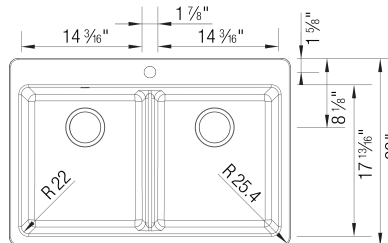

Design and Planning Tips

- Min cabinet size: 36 in (914 mm)
- Rim height: 1/4 in (7 mm)

What is included:

Sink clips
Installation instructions
Cut-out template
Limited Lifetime Warranty

Depending on cabinet construction, a different cabinet size may be required. Consult the cabinet manufacturer.

4 additional knock-out holes
Undermount or drop-in installation