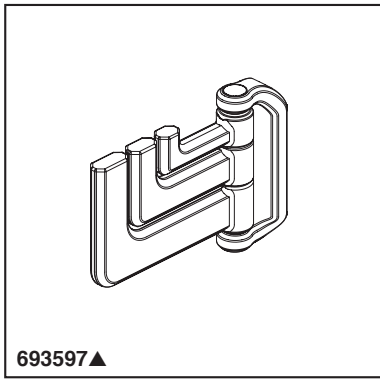

BRIZO®

ACCESSORIES

- Levoir™ Bath Collection
- Hinged Robe Hook

693597▲

Submitted Model No.: _____

Specific Features: _____

STANDARD SPECIFICATIONS:

- Wood blocking is preferable behind all wall surfaces. If wood blocking is not available, try finding a wood stud to anchor this accessory.
- Mounting hardware and mounting instructions included with product.
- Note: Plastic anchors, screw, toggle bolts, and mounting brackets are included with the mounting hardware.