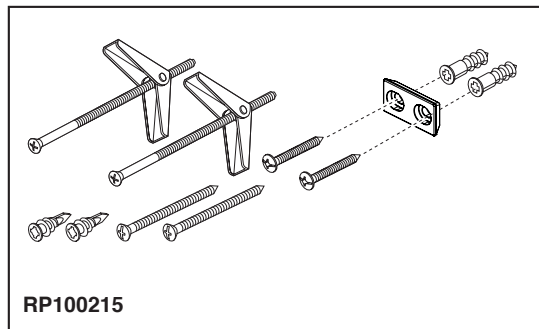

BRIZO®

ACCESSORIES

- Levoir™ Bath Collection
- Hinged Robe Hook

693597▲

Submitted Model No.: _____

Specific Features: _____

STANDARD SPECIFICATIONS:

- Wood blocking is preferable behind all wall surfaces. If wood blocking is not available, try finding a wood stud to anchor this accessory.
- Mounting hardware and mounting instructions included with product.
- Note: Plastic anchors, screw, toggle bolts, and mounting brackets are included with the mounting hardware.

WARRANTY

- Lifetime limited warranty on parts (other than electronic parts and batteries) and finishes; or, for commercial users, for 5 years from date of purchase.
- 5 year limited warranty on electronic parts (other than batteries); or, for commercial users, for 1 year from the date of purchase. No warranty is provided on batteries.

RP100215

RP100219

▲ Designate proper finish suffix

Brizo Kitchen & Bath Company reserves the right (1) to make changes in specifications and materials, and (2) to change or discontinue models, both without notice or obligation. Dimensions are for reference only. See current full-line price book or www.brizo.com for finish options and product availability.

Brizo Kitchen & Bath Company
55 E. 111th Street, Indianapolis, Indiana 46280
350 South Edgeware Road, St. Thomas, ON N5P 4L1
© 2018 Brizo Kitchen & Bath Company