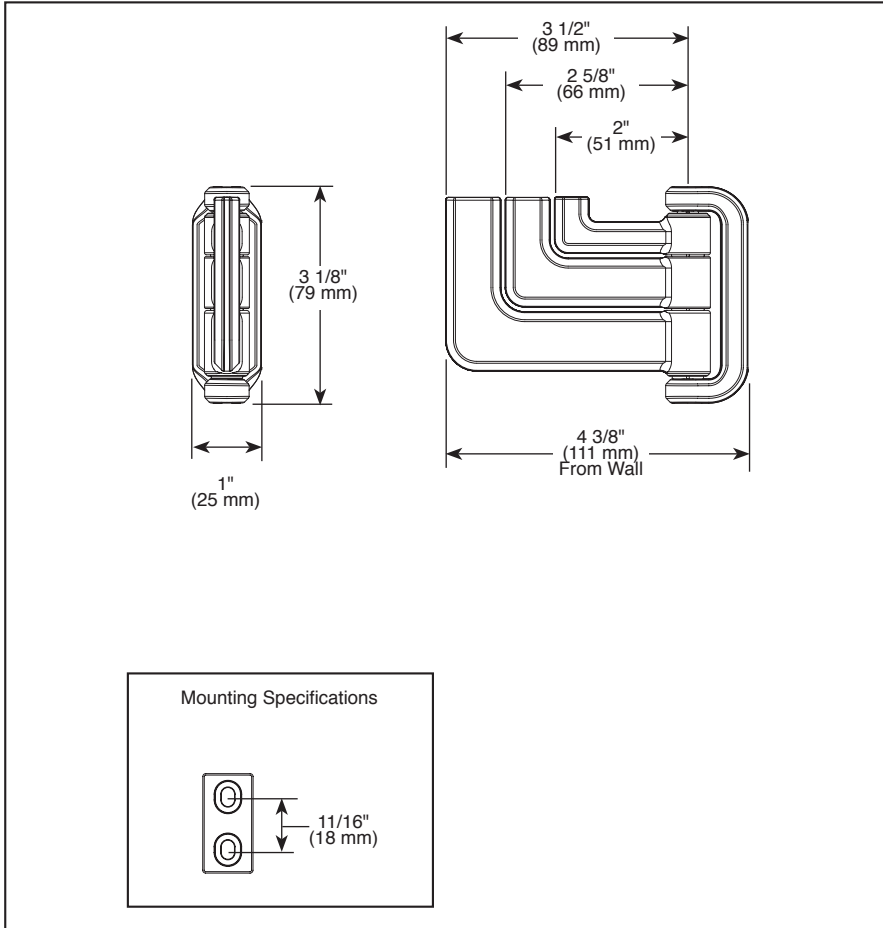

BRIZO®

ACCESSORIES

- Levoir™ Bath Collection
- Hinged Robe Hook

693597▲

Submitted Model No.: _____

Specific Features: _____

STANDARD SPECIFICATIONS:

- Wood blocking is preferable behind all wall surfaces. If wood blocking is not available, try finding a wood stud to anchor this accessory.
- Mounting hardware and mounting instructions included with product.
- Note: Plastic anchors, screw, toggle bolts, and mounting brackets are included with the mounting hardware.