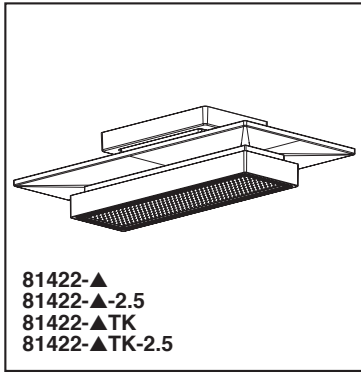

BRIZO®

SHOWER HEAD

- Frank Lloyd Wright® Bath Collection by Brizo®
- Ceiling Mount Shower Head
- LED Light Above Shower Head

Submitted Model No.: _____

Specific Features: _____