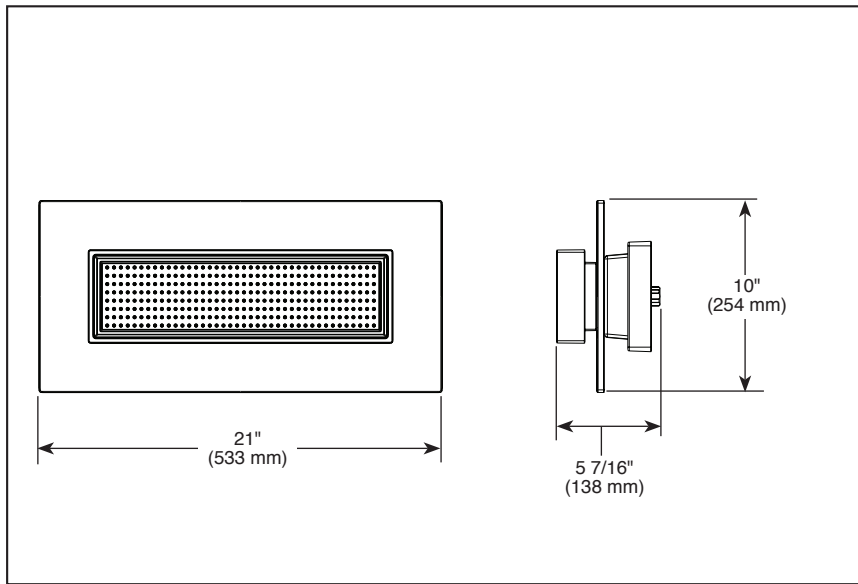

### STANDARD SPECIFICATIONS

- Max flow rate 1.75 gpm at 80 psi, 6.6 L/min @ 550 kPa (81422-▲, 81422-▲TK)
- Max flow rate 2.5 gpm at 80 psi, 9.5 L/min @ 550 kPa (81422-▲-2.5, 81422-▲TK-2.5)
- TK models have wood accents