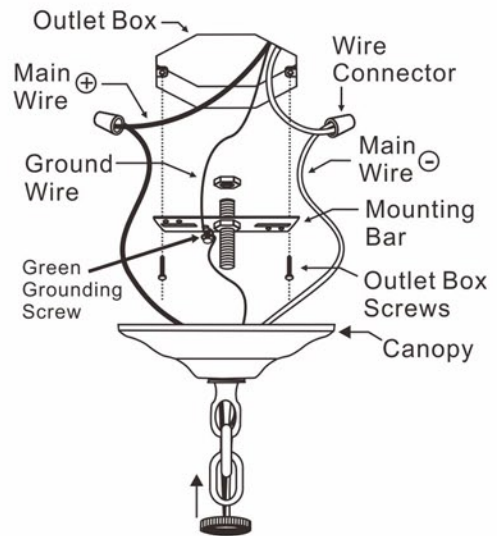

Electrical Danger

Turn Power Off

All electrical components must be installed by a licensed electrician in accordance with the National Electric Code and the appropriate local electrical codes.

1 Bbobèche With (5)"A" Trim

The Bbobèche With (4)"B" Trim

A=  (14mm+38mm)x25 sets

B=  (14mm+50mm)x8 sets

C=  (14mm+30mm)x1 set

You will need 4 - Cand.Bulb
40 Watts Recommended
60 Watts Max
Bulb not included.