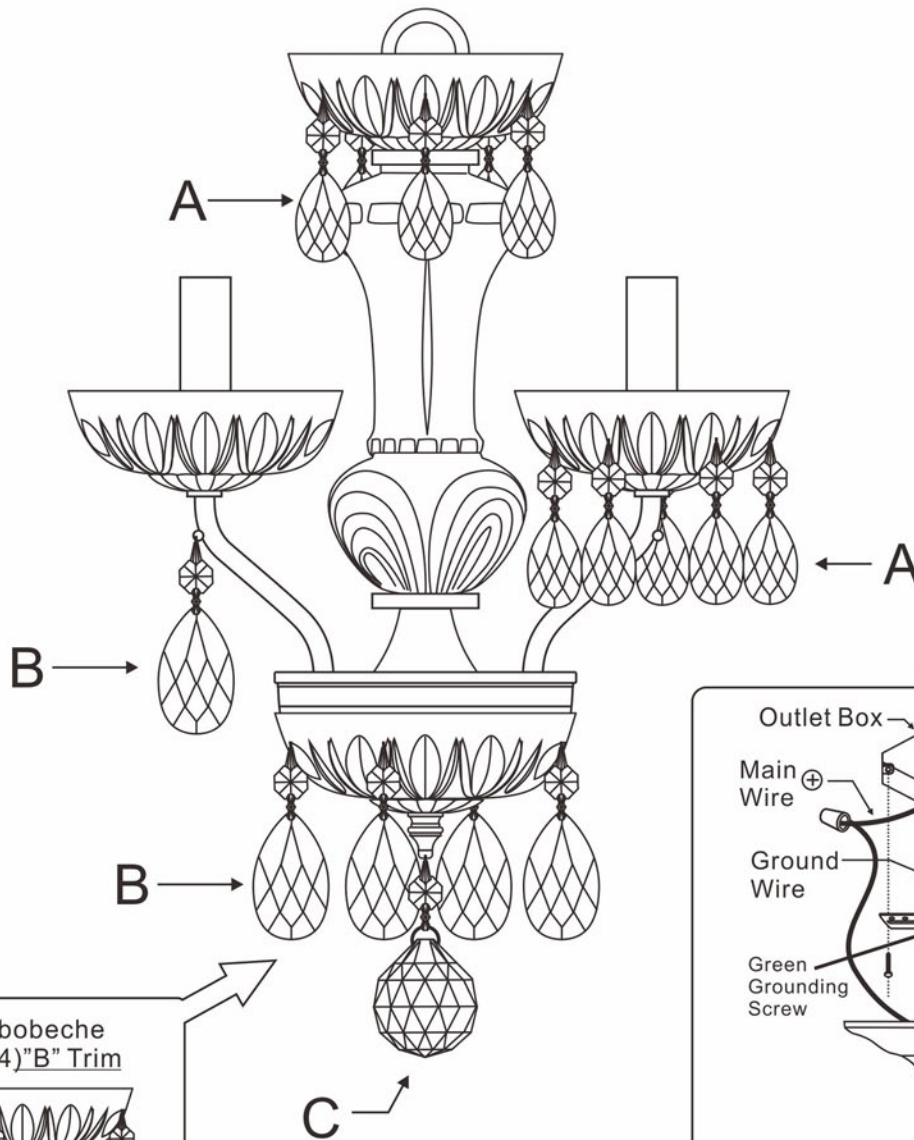

Electrical Danger

Turn Power Off

All electrical components must be installed by a licensed electrician in accordance with the National Electric Code and the appropriate local electrical codes.

1 Bbobèche With (5)"A" Trim

The Bbobèche With (4)"B" Trim

A=  (14mm+38mm)x25 sets

B=  (14mm+50mm)x8 sets

C=  (14mm+30mm)x1 set

You will need 4 - Cand.Bulb
40 Watts Recommended
60 Watts Max
Bulb not included.