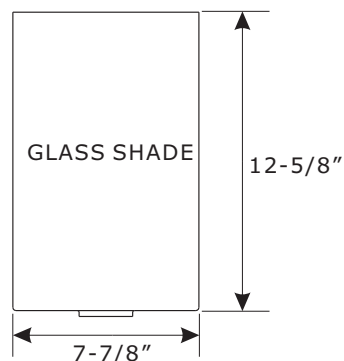

CRYSTORAMA

1958

95 Cantiague Rock Road, Westbury, NY 11590 • toll free: 1.800.888.4470 fax: 516.931.1254 • info@crystorama.com • www.crystorama.com

MODEL#: JEN-2207-DB ASSEMBLY AND DRESSING INSTRUCTIONS

WARNING: