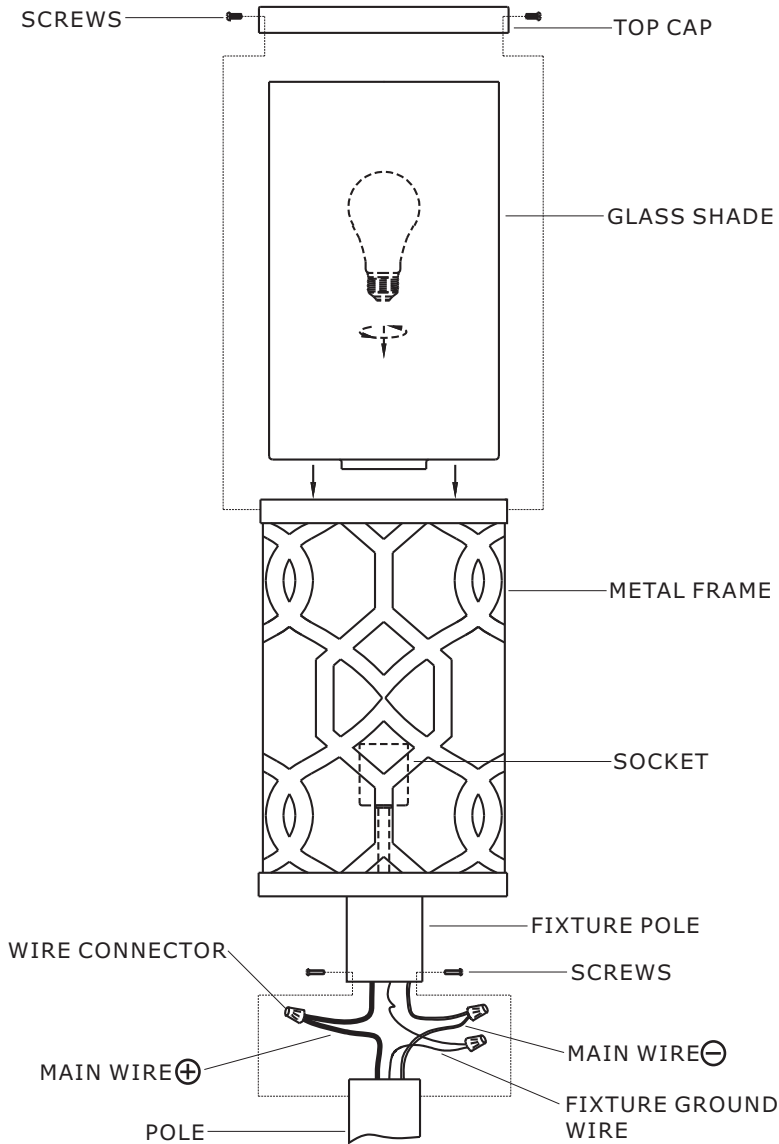

CRYSTORAMA

1958

95 Cantiague Rock Road, Westbury, NY 11590 • toll free: 1.800.888.4470 fax: 516.931.1254 • info@crystorama.com • www.crystorama.com

MODEL#: JEN-2207-DB ASSEMBLY AND DRESSING INSTRUCTIONS

WARNING:

Electrical Danger

Turn Power off

All electrical components must be installed by a licensed electrician in accordance with the National Electric Code and the appropriate local electrical codes.

You will need 1 Incandescent bulb
60 Watts recommended, USE 10.5 W
LED MED BULBS FOR EXTENDED USE,
California T24 JA8-2016 Qualified: Satco
(S9612); 10.5 watt LED Medium Base
recommended. Bulb not included