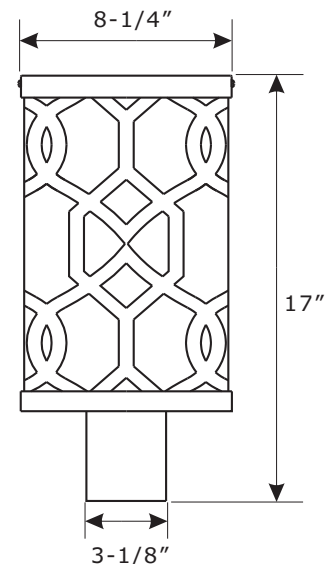

CRYSTORAMA

1958

95 Cantiague Rock Road, Westbury, NY 11590 • toll free: 1.800.888.4470 fax: 516.931.1254 • info@crystorama.com • www.crystorama.com

MODEL#: JEN-2207-DB ASSEMBLY AND DRESSING INSTRUCTIONS

WARNING: