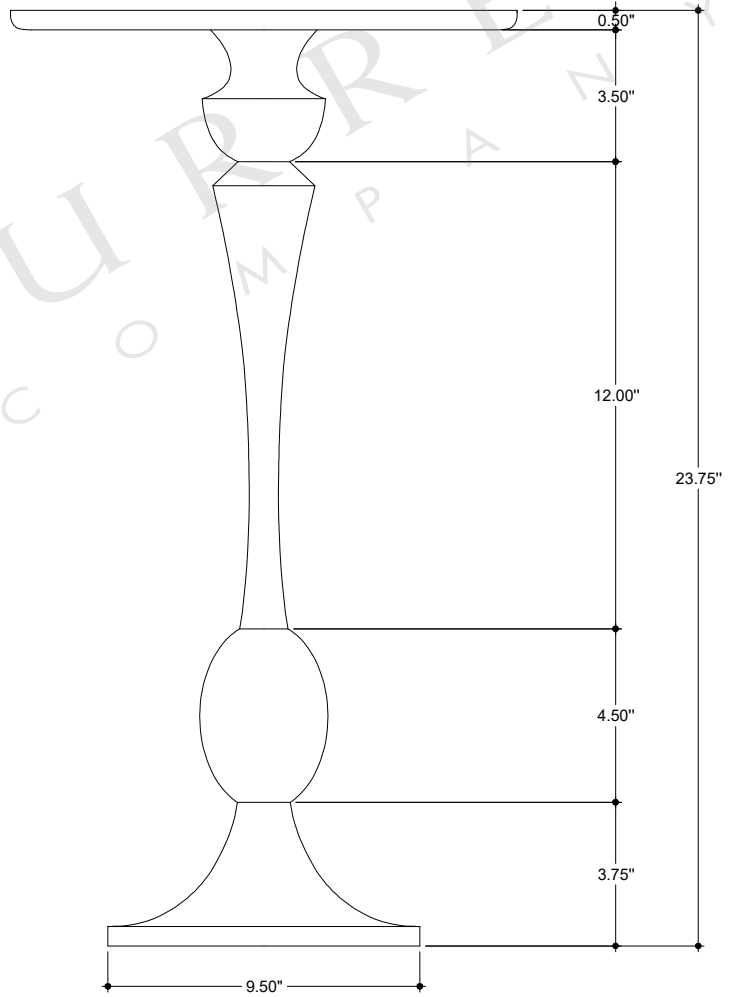

TOP VIEW

FRONT VIEW

4000-0073

ALL WORK © 2019 CURREY & COMPANY