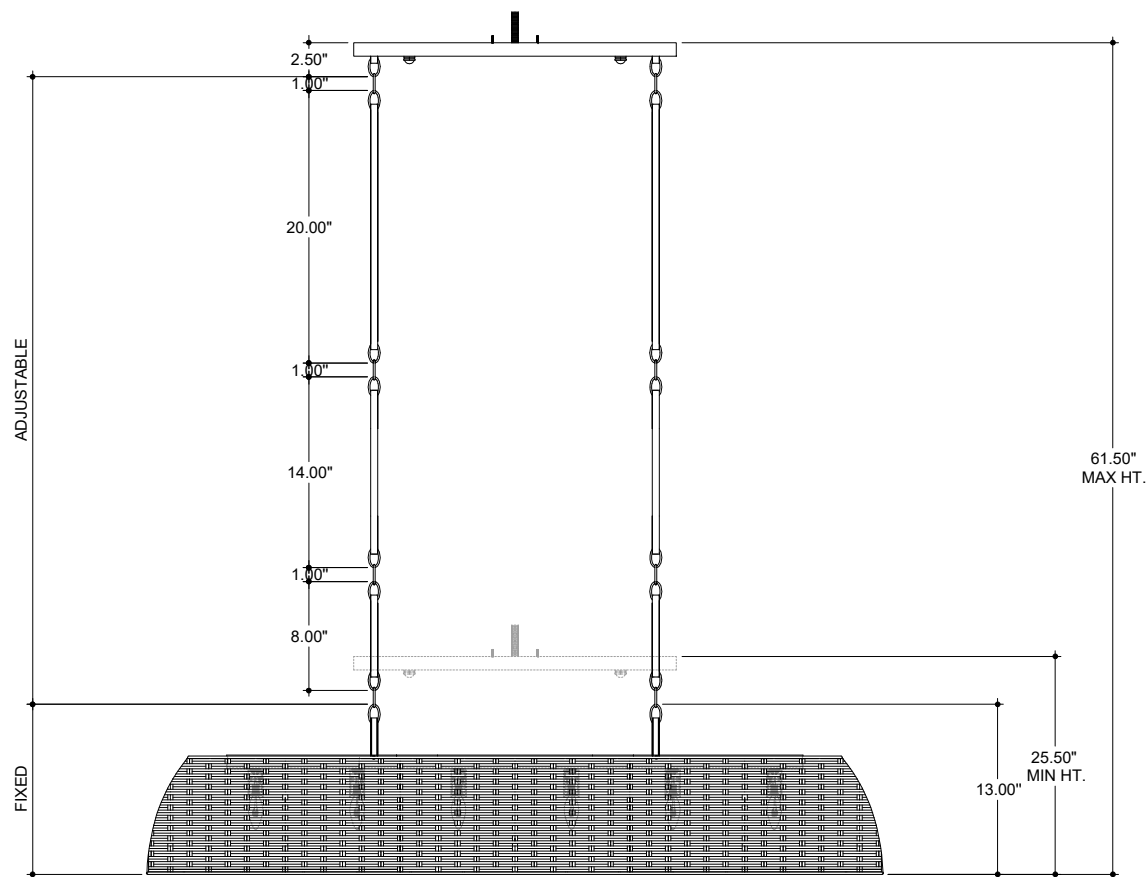

TOP VIEW

FRONT VIEW

SIDE VIEW

9000-0462

ALL WORK © 2019 CURREY & COMPANY