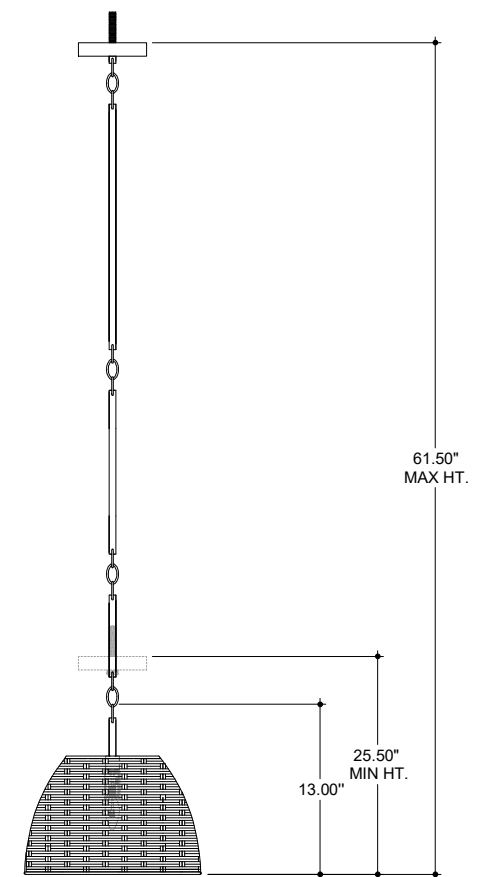

TOP VIEW

FRONT VIEW

SIDE VIEW

9000-0462

ALL WORK © 2019 CURREY & COMPANY