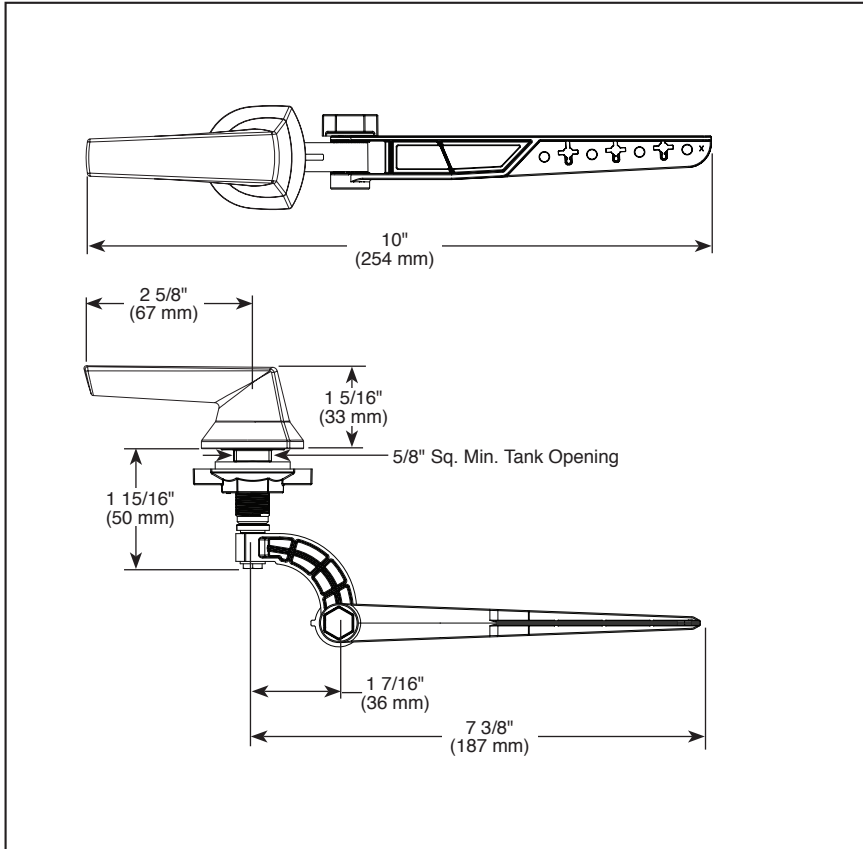

▲ Designate Proper Finish Suffix