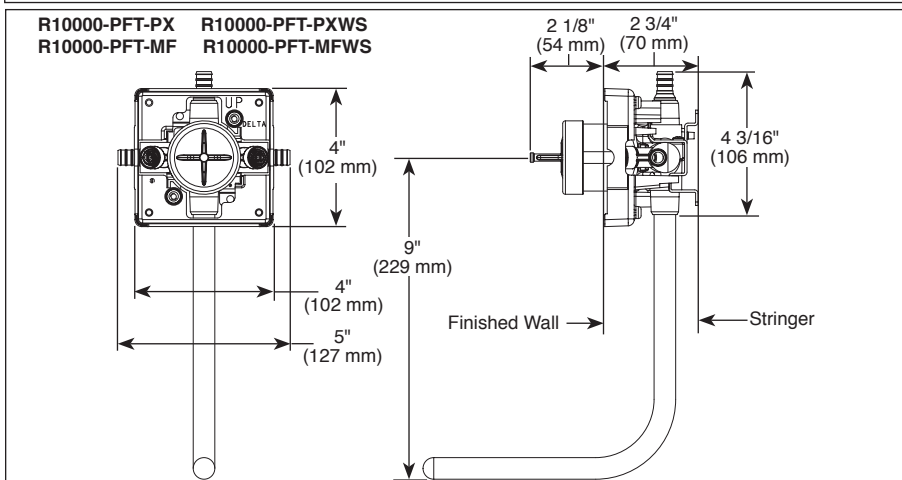

STANDARD SPECIFICATIONS:

- Forged brass body.
- Back-to-Back installation capabilities.
- Can be tested with air (200 PSI) or water (300 PSI) without valve using supplied test cap.
- Square plasterguard allows for right angle cuts.
- Thin wall mounting.
- For use with MultiChoice® Universal single or dual function trim. Cartridge ships with trim.
- 1/2" outlets and connections.

Specific Features:

RP77991 Available Extension Kit (For 13/14 Series)

RP77992 Available Extension Kit (For 17 Series)

Delta reserves the right (1) to make changes in specifications and materials, and (2) to change or discontinue models, both without notice or obligation. Dimensions are for reference only. See current full-line price book or www.deltafaucet.com for finish options and product availability.