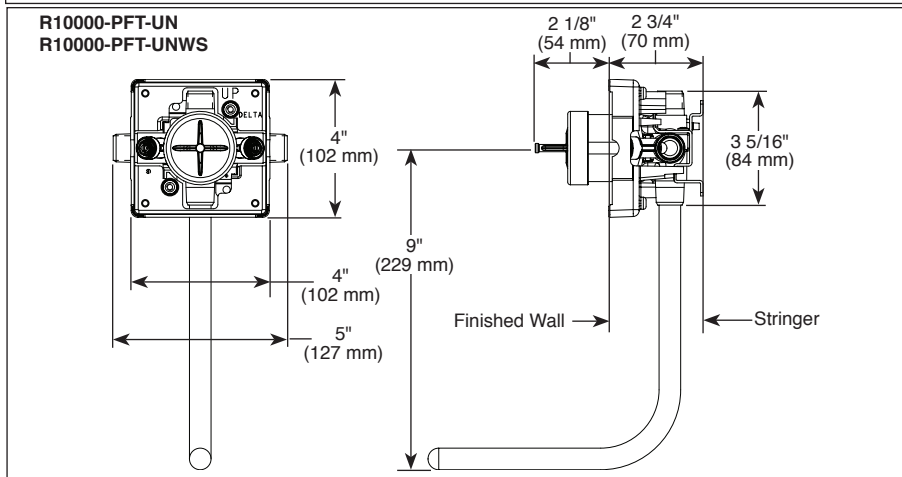

STANDARD SPECIFICATIONS:

- Forged brass body.
- Back-to-Back installation capabilities.
- Can be tested with air (200 PSI) or water (300 PSI) without valve using supplied test cap.
- Square plasterguard allows for right angle cuts.
- Thin wall mounting.
- For use with MultiChoice® Universal single or dual function trim. Cartridge ships with trim.
- 1/2" outlets and connections.

Specific Features:

RP77991 Available Extension Kit (For 13/14 Series)

RP77992 Available Extension Kit (For 17 Series)

Delta reserves the right (1) to make changes in specifications and materials, and (2) to change or discontinue models, both without notice or obligation. Dimensions are for reference only. See current full-line price book or www.deltafaucet.com for finish options and product availability.