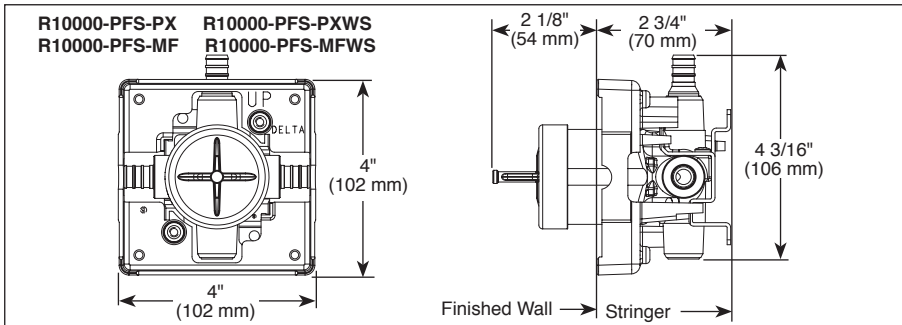

STANDARD SPECIFICATIONS:

- Forged brass body.
- Back-to-Back installation capabilities.
- Can be tested with air (200 PSI) or water (300 PSI) without valve using supplied test cap.
- Square plasterguard allows for right angle cuts.
- Thin wall mounting.
- For use with MultiChoice® Universal single or dual function trim. Cartridge ships with trim.
- 1/2" outlets and connections.

Specific Features:

RP77991 Available Extension Kit (For 13/14 Series)

RP77992 Available Extension Kit (For 17 Series)

Delta reserves the right (1) to make changes in specifications and materials, and (2) to change or discontinue models, both without notice or obligation. Dimensions are for reference only. See current full-line price book or www.deltafaucet.com for finish options and product availability.