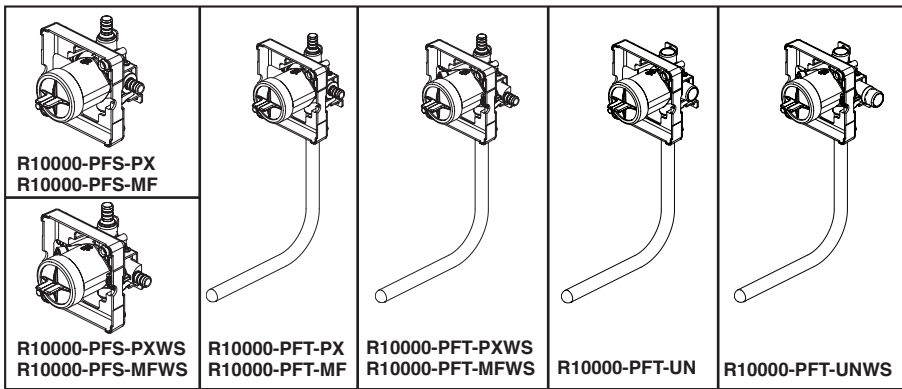

Submitted Model No.:

Specific Features: