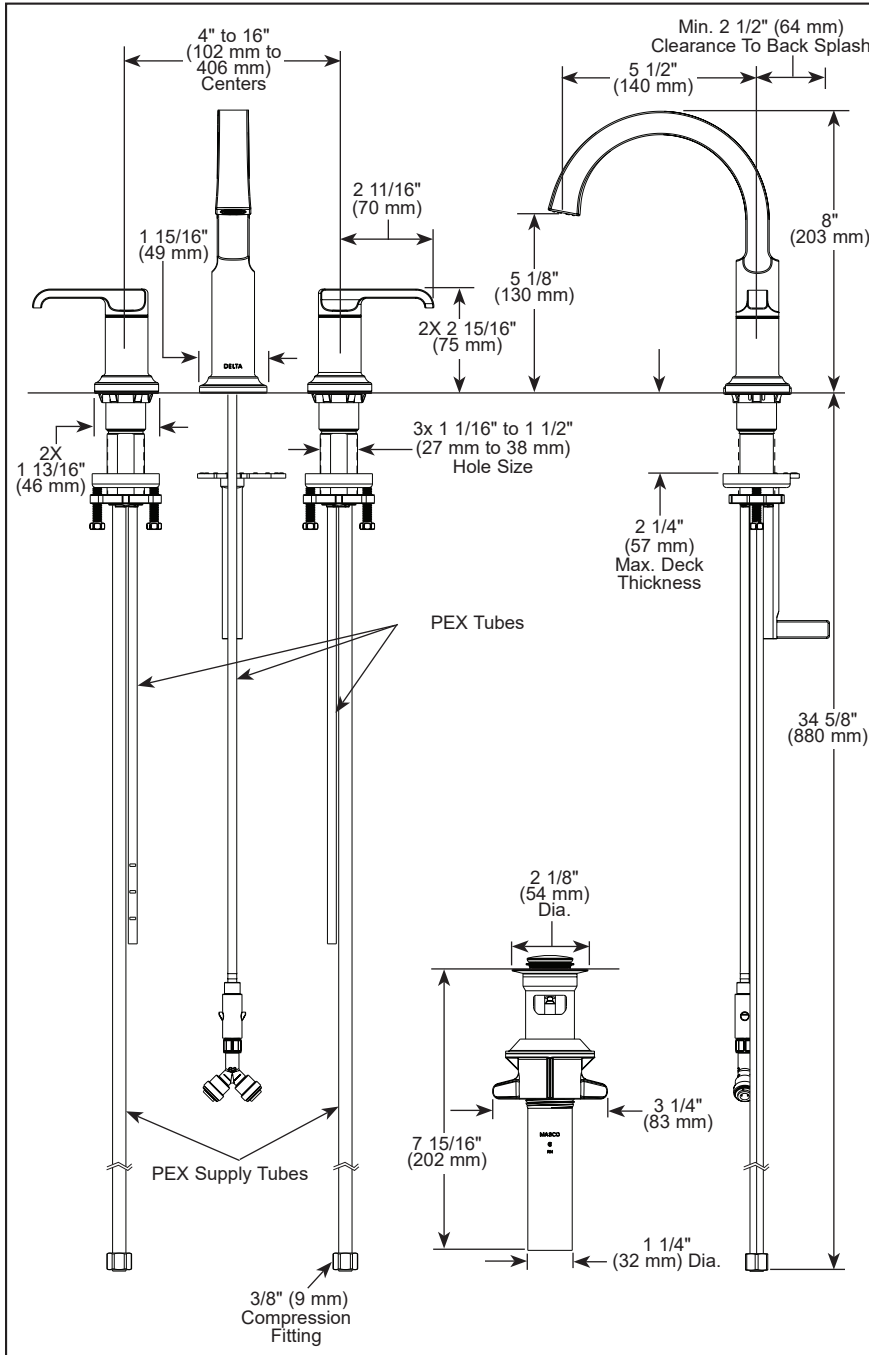

Submitted Model No.: _____

Specific Features: _____

▲ Designate proper finish suffix

see what Delta can do™

BATHROOM FAUCET

- Tetra™ Collection
- Two Handle Widespread Deck Mount

FEATURES:

- DIAMOND Seal® Technology
- Lumicoat™ Finish (-PR models only)
- Lumicoat™ Finishes easily wipe clean without cleaners and chemicals on the products most commonly touched areas

STANDARD SPECIFICATIONS:

- Max. flow rate 1.2 gpm @ 60 psi, 4.5 L/min @ 414 kPa
- Three hole mount
- 1/4 turn stops
- Hot and cold stems are interchangeable
- Diamond coated ceramic cartridge
- 3/8" O.D. straight PEX supply tubes
- Models have metal drain with pop-up type fitting with plated flange and stopper

COMPLIES WITH:

- ASME A112.18.1 / CSA B125.1
- ASME A112.18.2 / CSA B125.2
- ♿ Indicates compliance to ICC/ANSI A117.1 - Valve control only
- EPA WaterSense®

Delta reserves the right (1) to make changes in specifications and materials, and (2) to change or discontinue models, both without notice or obligation. Dimensions are for reference only. See current full-line price book or www.deltafaucet.com for finish options and product availability.

DSP-L-35588-DST Rev. A

Delta Faucet Company

55 E. 111th Street, Indianapolis, IN 46280
 350 South Edgeware Road, St. Thomas, ON N5P 4L1
 © 2022 Delta Faucet Company