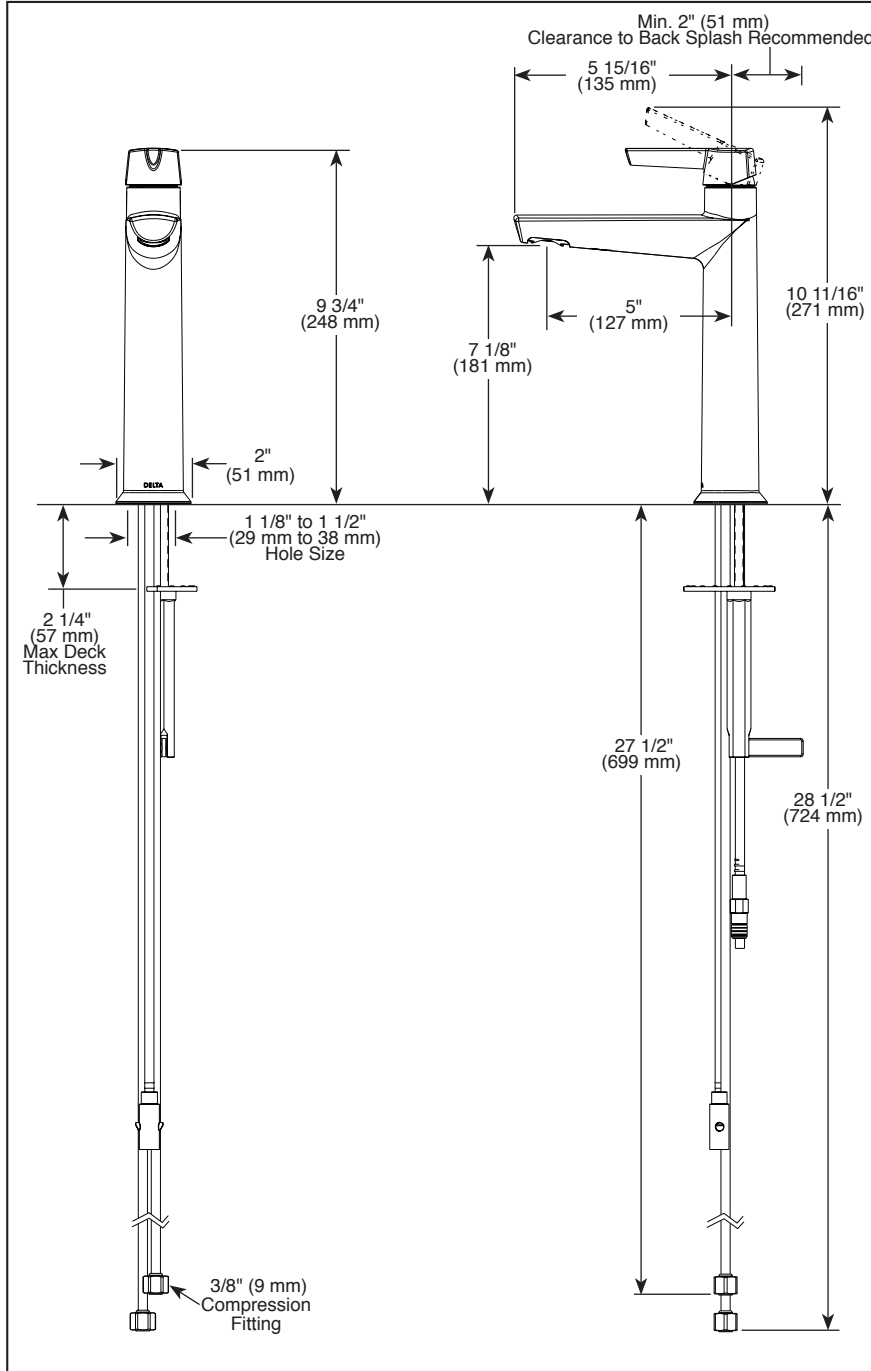

671-▲-DST

Submitted Model No.: \_\_\_\_\_

Specific Features: \_\_\_\_\_

▲ Designate Proper Finish Suffix

Delta reserves the right (1) to make changes in specifications and materials, and (2) to change or discontinue models, both without notice or obligation. Dimensions are for reference only. See current full-line price book or [www.deltafaucet.com](http://www.deltafaucet.com) for finish options and product availability.

## BATHROOM FAUCET

- Galeon™ Bath Collection
- Single Handle Deck Mount

### STANDARD SPECIFICATIONS:

- Max. flow rate 1.2 gpm @ 60 psi, 4.5 L/min @ 414 kPa
- One hole mount
- Diamond coated ceramic cartridge
- 1/4" O.D. straight, staggered PEX supply tubes
- Optional red/blue indicator ring provided with model