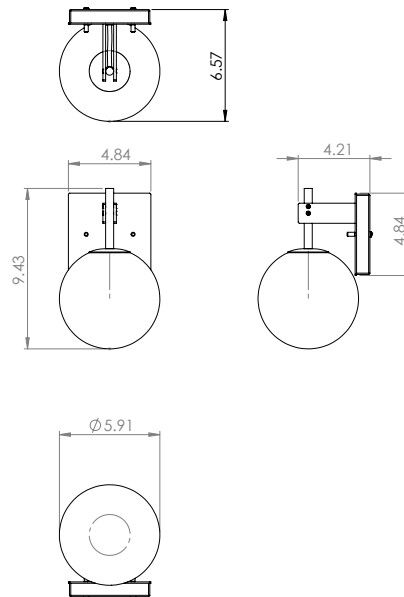

GLASS OPTIONS

CL
SM

RELATED SKUS

DVP27049	DVP27023
DVP27025	DVP27011
DVP27010	DVP27043
DVP27001	DVP27053

WARRANTY

5 Years

ADDITIONAL INFORMATION

No chain included. No pipe included.