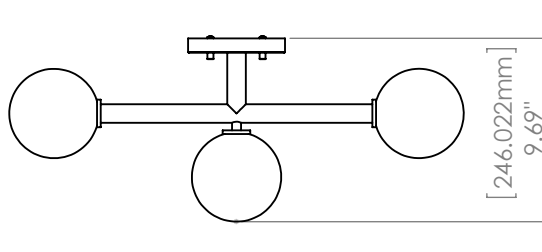

FINISH OPTIONS

CH+BN
GR