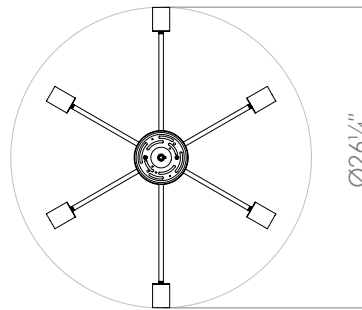

## CATEGORY: LINEAR

The Lake Loft family was designed with its uniqueness with the light bulbs fully exposed which provides maximum brightness. The bulbs also blends within the fixture acting as one whole complete piece without any enclosed glass.

## FIXTURE SPECIFICATIONS

Ø: 26<sup>1</sup>/<sub>4</sub>"

Height: 13<sup>1</sup>/<sub>4</sub>"

Minimum Height: 14<sup>3</sup>/<sub>4</sub>"

Maximum Height: 44<sup>3</sup>/<sub>4</sub>"

Wet Location Certified: No

## LAMPING

Number of Bulbs: 6

Max Bulb Wattage: 70W

Socket Type: Medium Base

Recommended Bulb: G40 LED

Bulbs Included: No