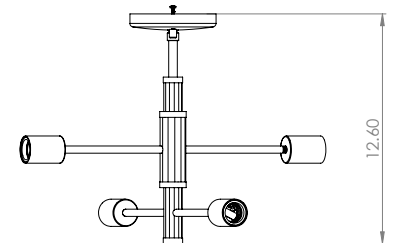

WARRANTY

5 Years

ADDITIONAL INFORMATION

No chain included. No pipe included.