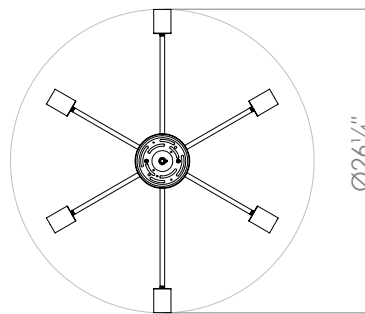

LAMPING

- **Number of Bulbs:** 6
- **Max Bulb Wattage:** 70W
- **Socket Type:** Medium Base
- **Recommended Bulb:** E26/ST19 Clear Edison LED
- **Bulbs Included:** No