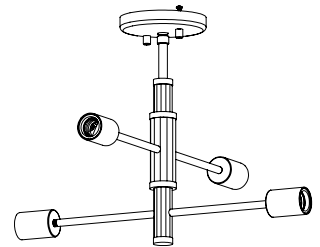

GLASS OPTIONS

N/A

RELATED SKUS

DVP41112

DVP41112