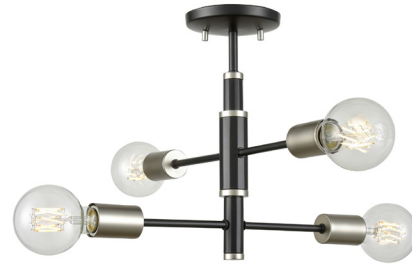

CATEGORY: SEMI FLUSH MOUNT

Modern semi flush mount in platinum and graphite with glass shade. Four light semi flush mount provides lighting. Bulbs not included. No chain included. No pipe included. Uses Standard bulbs. Not ADA approved. Not rated for damp or wet locations. Manufacturer guarantees 5 year warranty from date of purchase.

FIXTURE SPECIFICATIONS

Length / Ø: 17.5"

Width: N/A

Depth: N/A

Height: 12.5"

Minimum Height: N/A

Maximum Height: N/A

Damp Location Certified: No

Wet Location Certified: No

LAMPING

Number of Bulbs: 4

Max Bulb Wattage: 70W

Socket Type: Medium Base

Recommended Bulb: E26/ST19 Clear Edison LED

Bulbs Included: No

FINISH OPTIONS

5 Years

ADDITIONAL INFORMATION

No chain included. No pipe included.

CATEGORY: LINEAR PENDANT

Modern linear pendant in platinum and graphite with glass shade. Six light linear pendant provides lighting. Bulbs not included. No chain included. Includes 40 inches of pipe Uses Standard bulbs. Not ADA approved. Not rated for damp or wet locations. Manufacturer guarantees 5 year warranty from date of purchase.