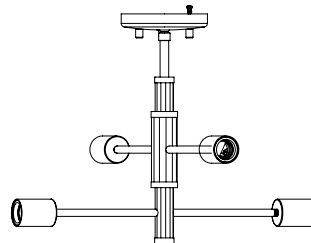

WARRANTY

5 Years

ADDITIONAL INFORMATION

No chain included. No pipe included.