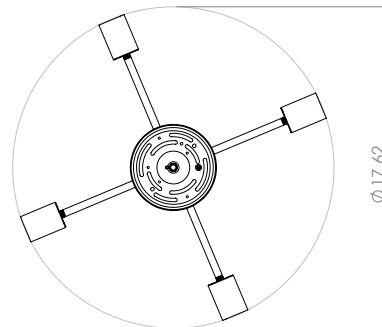

GLASS OPTIONS

N/A

RELATED SKUS

DVP41112

DVP41112