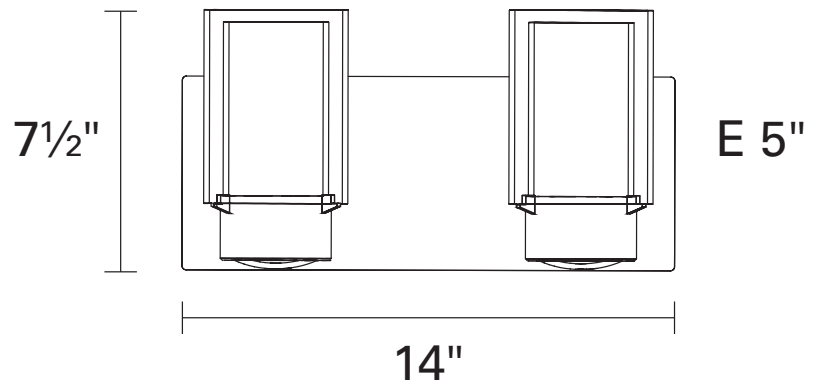

GLASS OPTIONS

OP

RELATED SKUS

DVP9032

DVP9029

DVP9023

DVP9019

DVP9025

DVP9053

DVP9027

DVP9001

WARRANTY

5 Years

ADDITIONAL INFORMATION

No chain included. No pipe included.

120 Great Gulf Drive, Concord, ON L4K 5W1
+1 855 384 5483 | +1 855 384 8453
customerservice@dvi.lighting
www.dvicanada.com